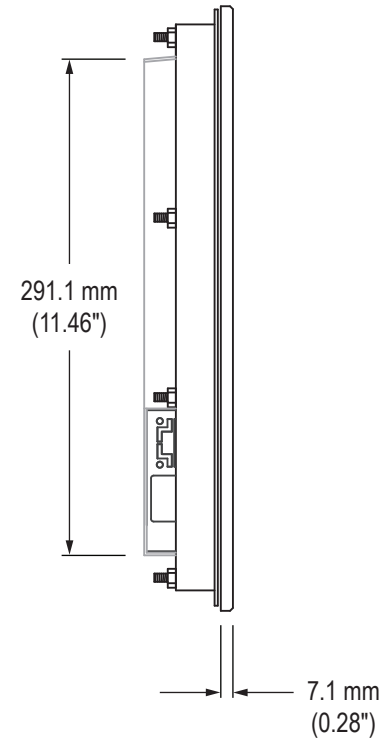

Front View

Side View

### Rear View (showing Cutout Dimensions)

### Bottom View

## Rear View

100 mm VESA  
Mounting Pattern  
(M4 screws provided,  
16 mm maximum  
depth of screw)

CONTROL PANEL  
BUTTONS