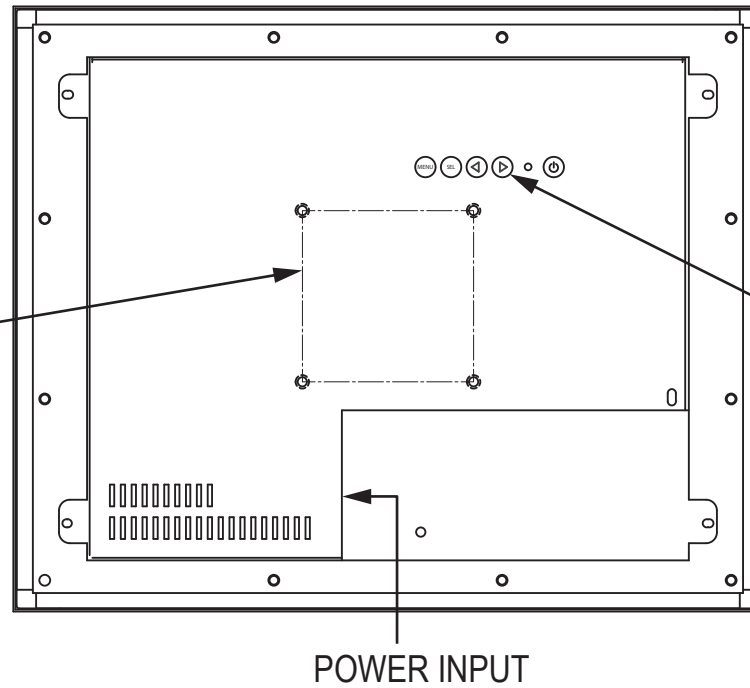

### Rear View (showing Cutout Dimensions)

### Bottom View

## Rear View

100 mm VESA  
Mounting Pattern  
(M4 screws provided,  
16 mm maximum  
depth of screw)

CONTROL PANEL  
BUTTONS