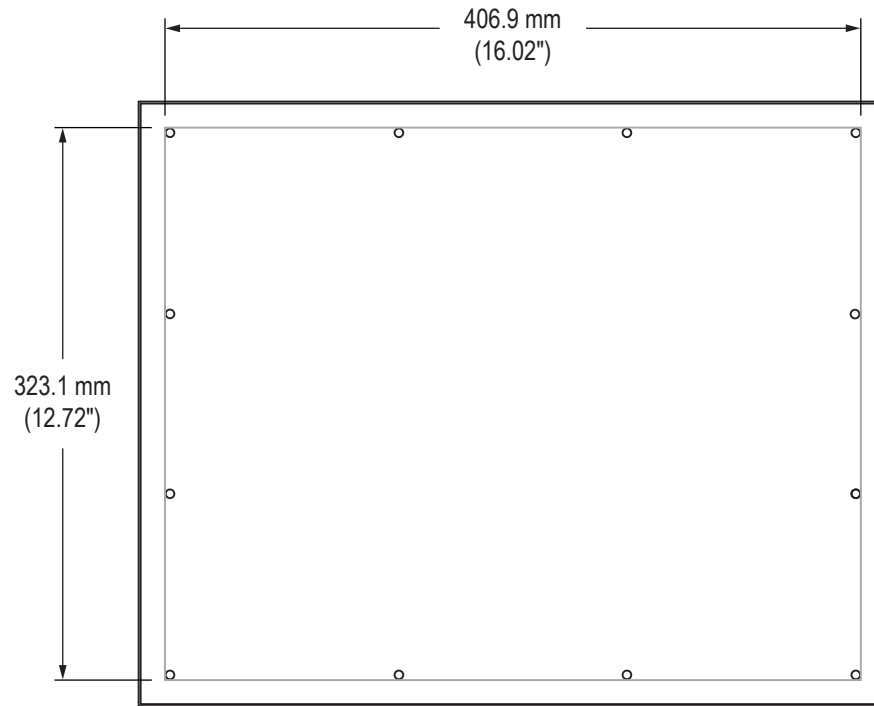

Front View

Side View

### Rear View (showing Cutout Dimensions)

### Bottom View

## Rear View

100 mm VESA  
Mounting Pattern  
(M4 screws provided,  
16 mm maximum  
depth of screw)

CONTROL PANEL  
BUTTONS