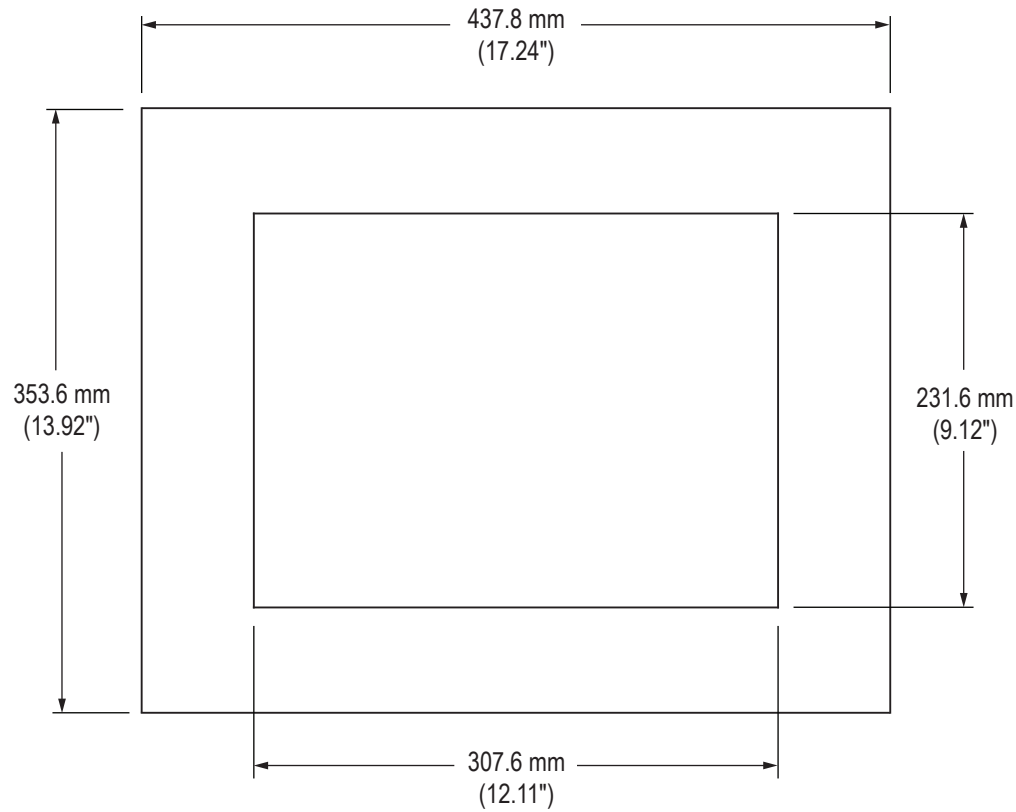

Front View

Side View

### Rear View (showing Cutout Dimensions)

### Bottom View

## Rear View

100 mm VESA  
Mounting Pattern  
(M4 screws provided,  
16 mm maximum  
depth of screw)

CONTROL PANEL  
BUTTONS