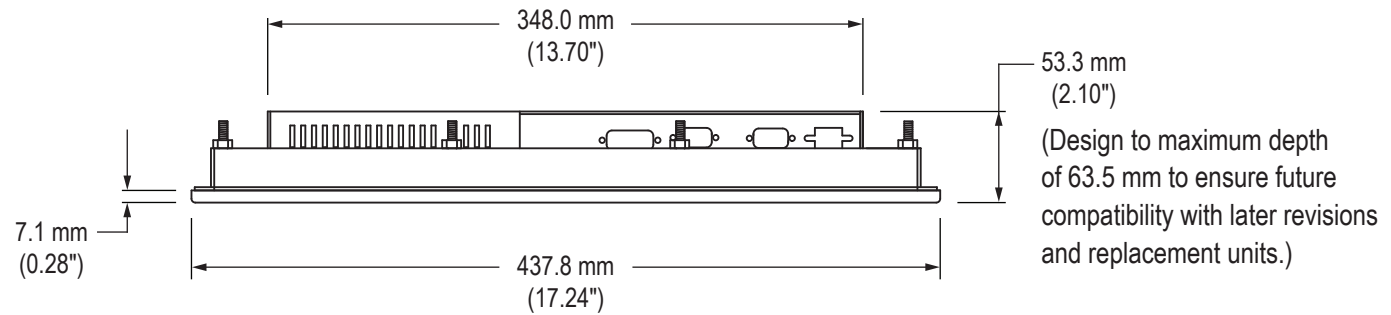

Bottom View