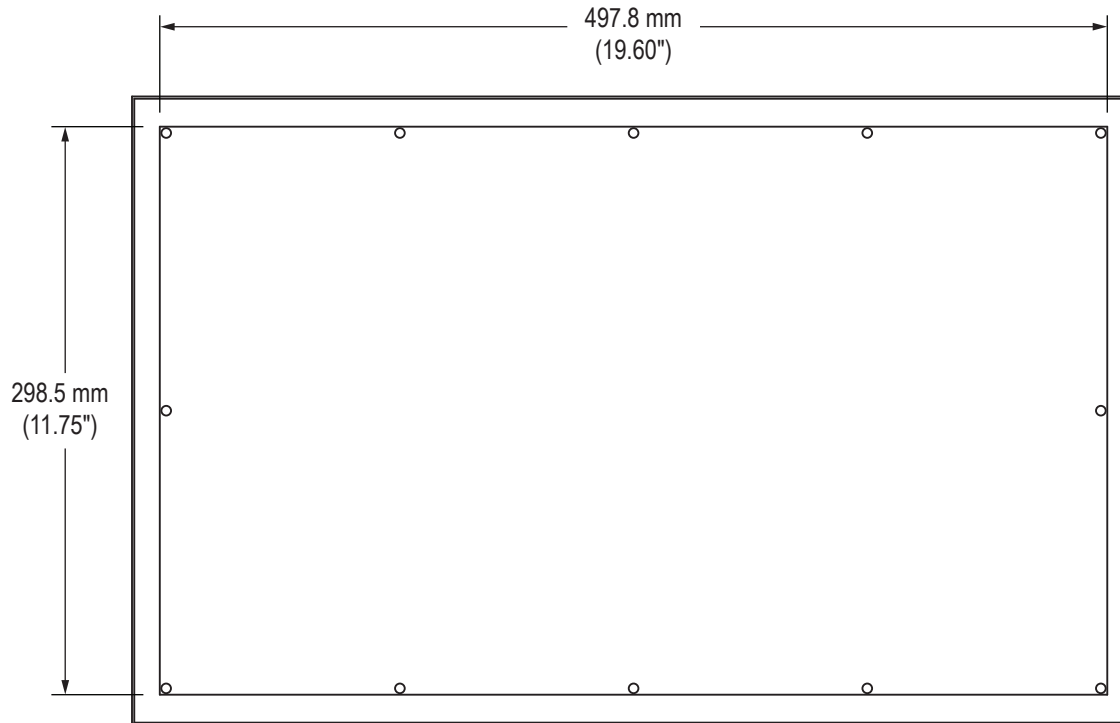

Front View

Side View

Rear View (showing Cutout Dimensions)

Bottom View

Cable Connections

Rear View

CONTROL PANEL
BUTTONS

POWER INPUT

Bottom View

(for Touch Screen option)

SERIAL
(RS-232)

USB

POWER INPUT

DVI VIDEO

VGA VIDEO