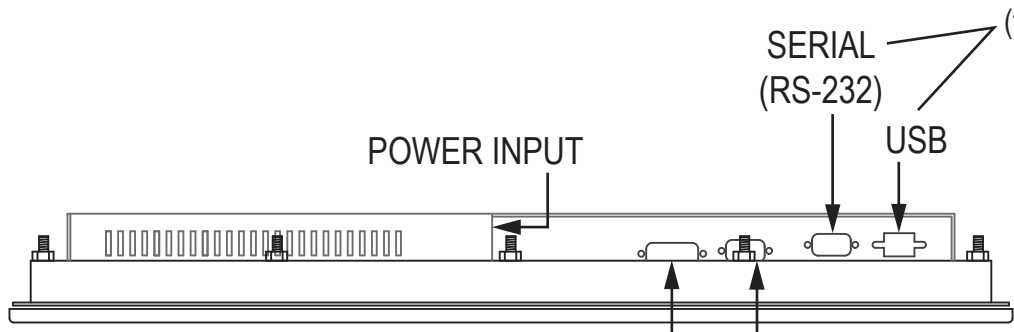

Front View

Side View

Rear View (showing Cutout Dimensions)

Bottom View

Cable Connections

Rear View

CONTROL PANEL
BUTTONS

POWER INPUT

Bottom View

(for Touch Screen option)

SERIAL
(RS-232)

USB

POWER INPUT

DVI VIDEO

VGA VIDEO