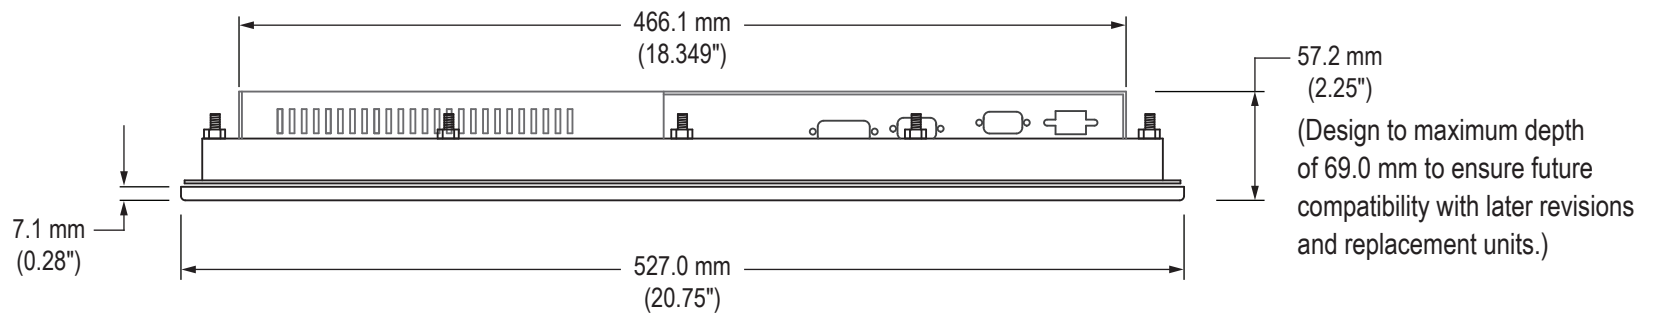

Front View

Side View

Rear View (showing Cutout Dimensions)

Bottom View

Cable Connections

Rear View

CONTROL PANEL
BUTTONS

POWER INPUT

Bottom View

(for Touch Screen option)

SERIAL
(RS-232)

USB

POWER INPUT

DVI VIDEO

VGA VIDEO