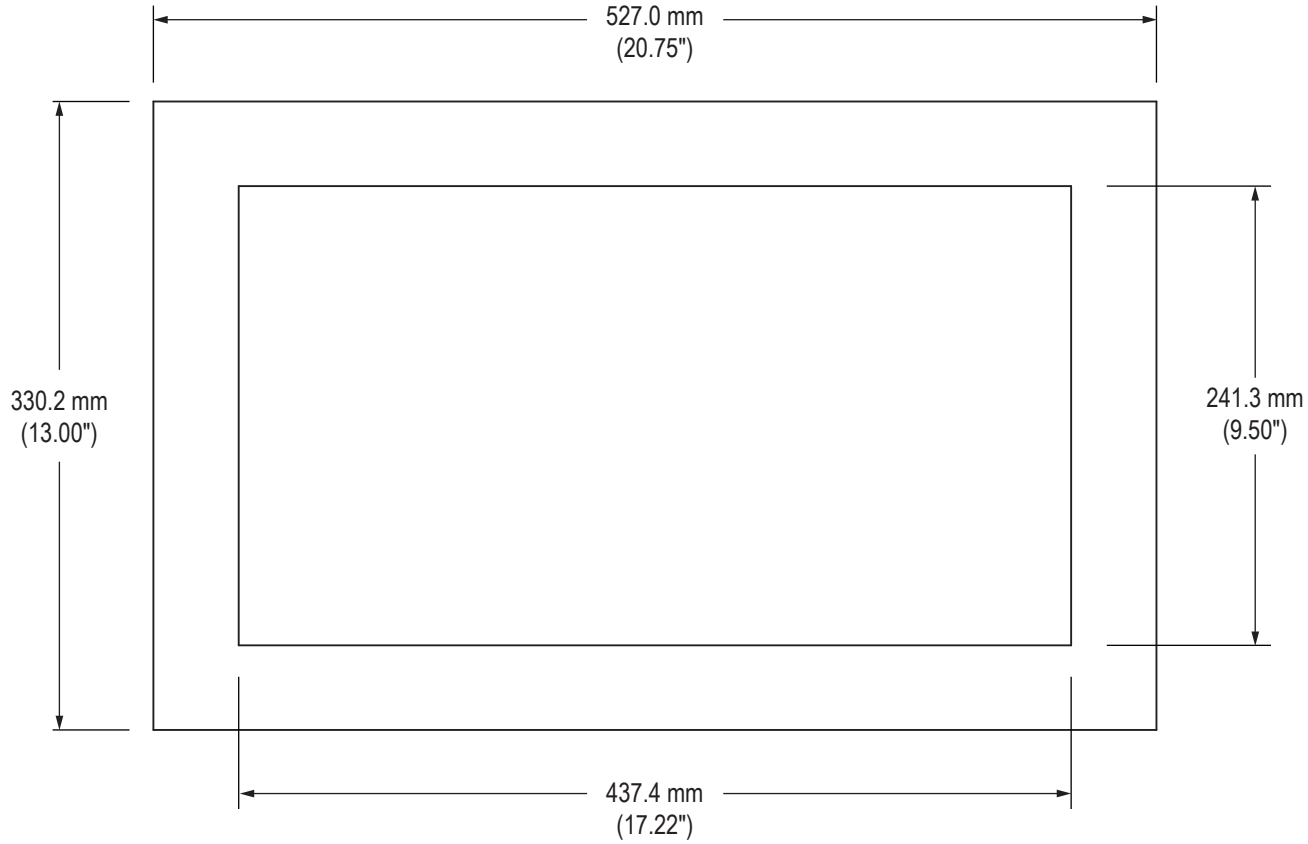

Front View

Side View

Rear View (showing Cutout Dimensions)

Bottom View

Cable Connections

Rear View

CONTROL PANEL
BUTTONS

POWER INPUT

Bottom View

(for Touch Screen option)

SERIAL
(RS-232)

USB

POWER INPUT

DVI VIDEO

VGA VIDEO