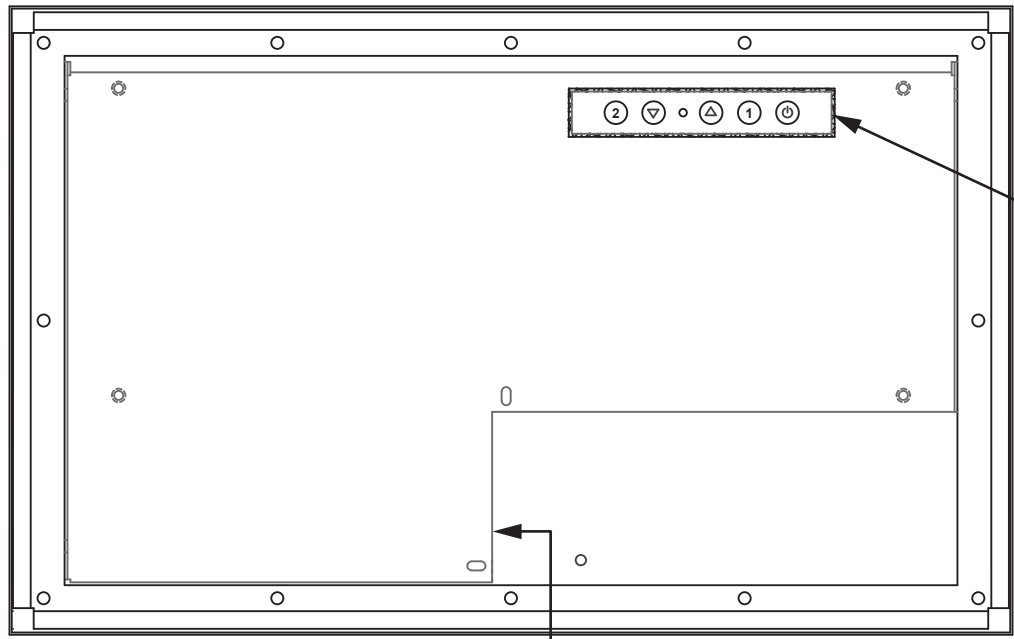

Front View

Side View

Rear View (showing Cutout Dimensions)

Bottom View

Cable Connections

Rear View

CONTROL PANEL
BUTTONS

POWER INPUT

Bottom View

(for Touch Screen option)

SERIAL
(RS-232)

USB

POWER INPUT

DVI VIDEO

VGA VIDEO