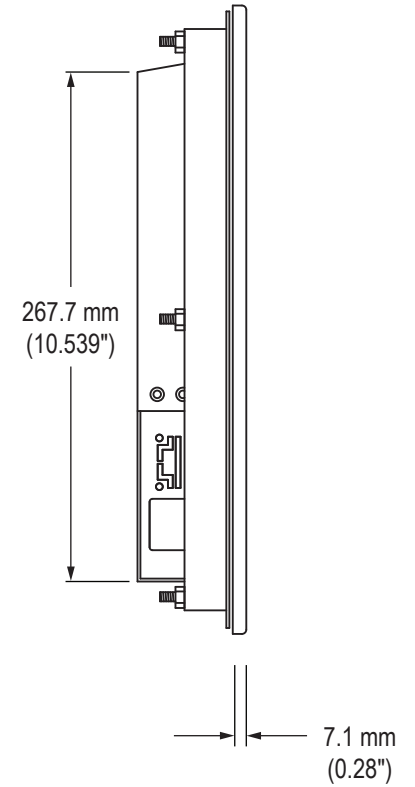

Front View

Side View

Rear View (showing Cutout Dimensions)

Bottom View

Cable Connections

Rear View

CONTROL PANEL
BUTTONS

POWER INPUT

Bottom View

(for Touch Screen option)

SERIAL
(RS-232)

USB

POWER INPUT

DVI VIDEO

VGA VIDEO