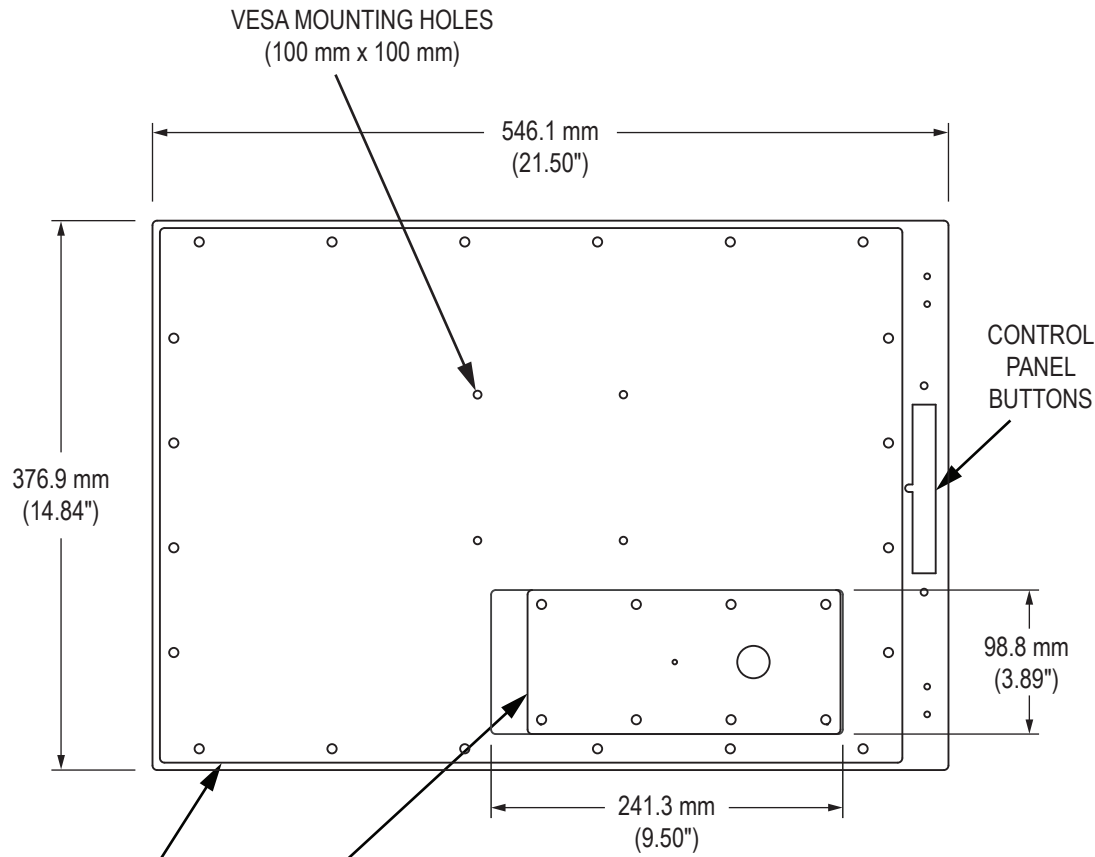

Front View

Side View

Rear View

REAR PANEL

CABLE ENTRY (4 Models):
 NEMA 2, 12/4, or 12/4/4X Compression Gland
 NEMA 12/4 or 12/4/4X Conduit Cable Exit
 NEMA 12/4 or 12/4/4X PermaGland
 NEMA 12/4 or 12/4/4X Cover Plate with Pilot Hole