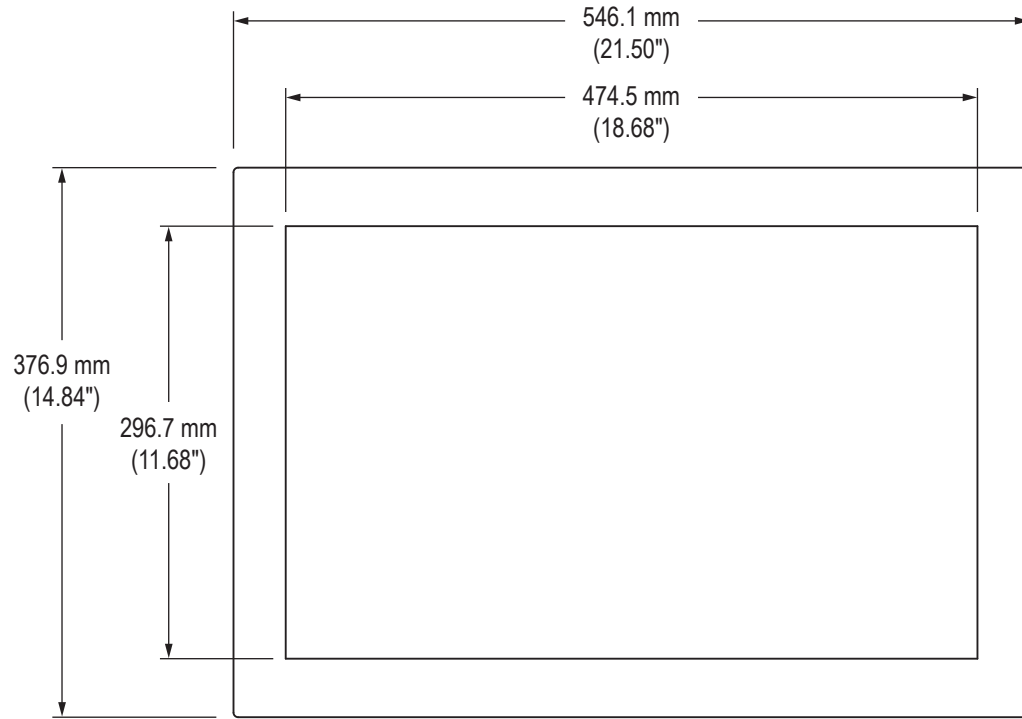

Front View

Side View

Rear View

- CABLE ENTRY (4 Models):
- NEMA 2, 12/4, or 12/4/4X Compression Gland
 - NEMA 12/4 or 12/4/4X Conduit Cable Exit
 - NEMA 12/4 or 12/4/4X PermaGland
 - NEMA 12/4 or 12/4/4X Cover Plate with Pilot Hole