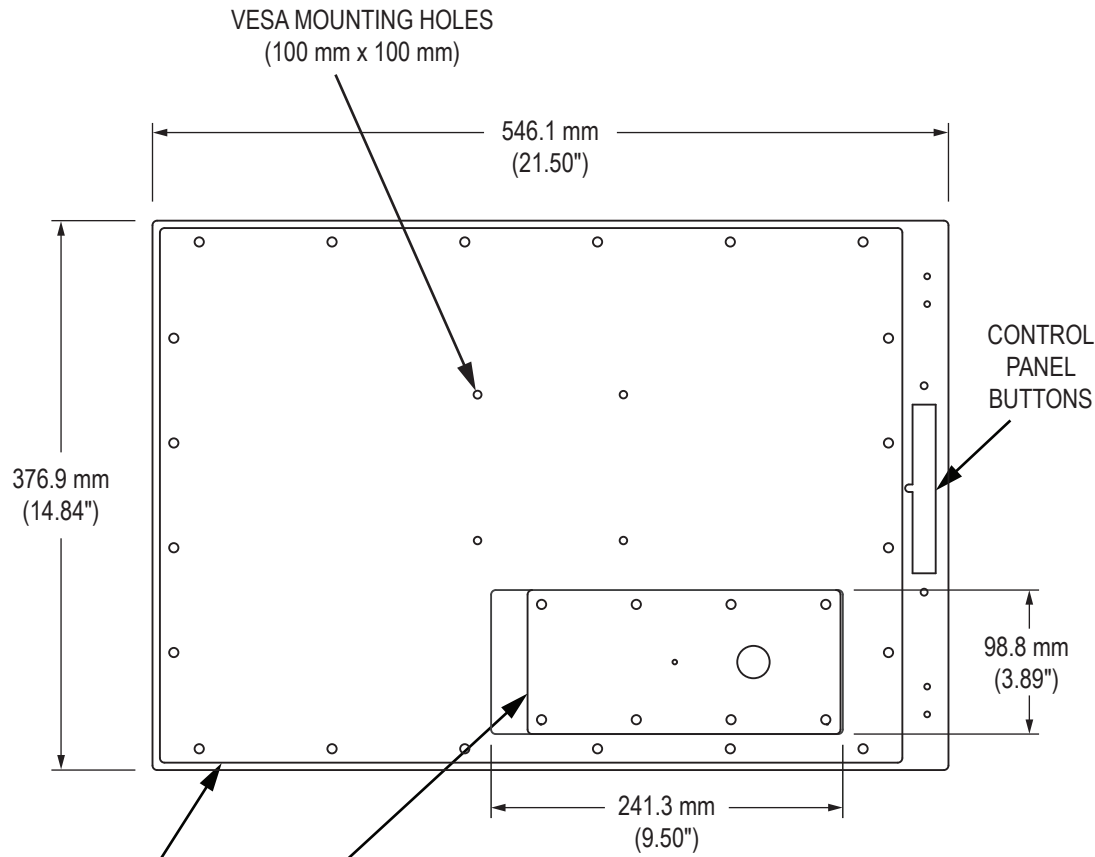

Front View

Side View

Rear View

- CABLE ENTRY (4 Models):
- NEMA 2, 12/4, or 12/4/4X Compression Gland
 - NEMA 12/4 or 12/4/4X Conduit Cable Exit
 - NEMA 12/4 or 12/4/4X PermaGland
 - NEMA 12/4 or 12/4/4X Cover Plate with Pilot Hole