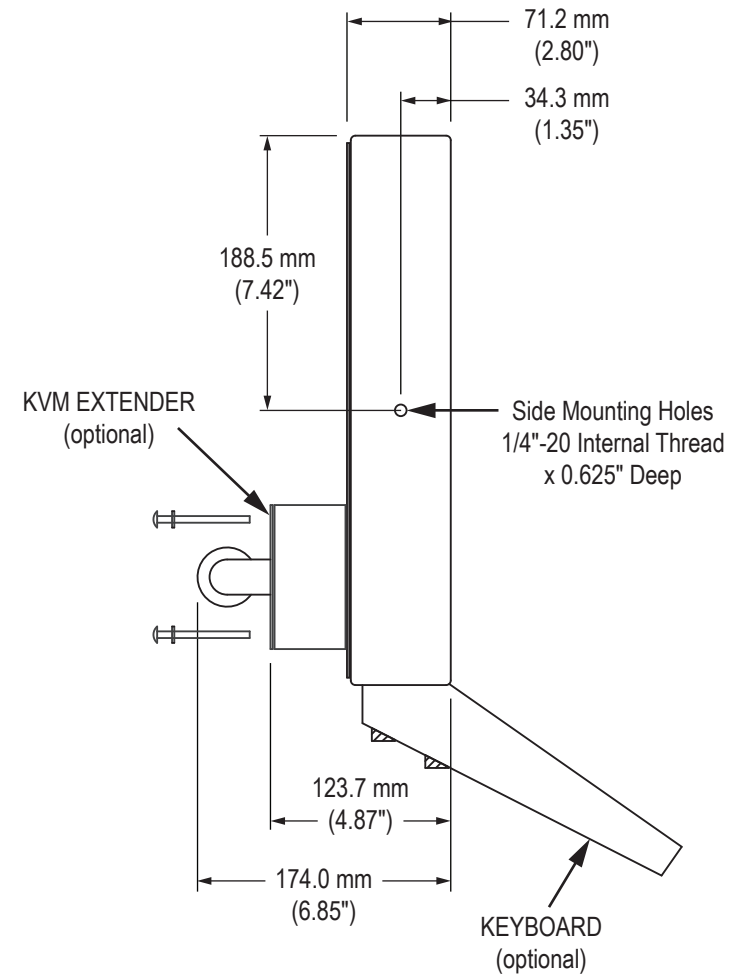

Front View

Side View

Rear View

- CABLE ENTRY (4 Models):
- NEMA 2, 12/4, or 12/4/4X Compression Gland
 - NEMA 12/4 or 12/4/4X Conduit Cable Exit
 - NEMA 12/4 or 12/4/4X PermaGland
 - NEMA 12/4 or 12/4/4X Cover Plate with Pilot Hole