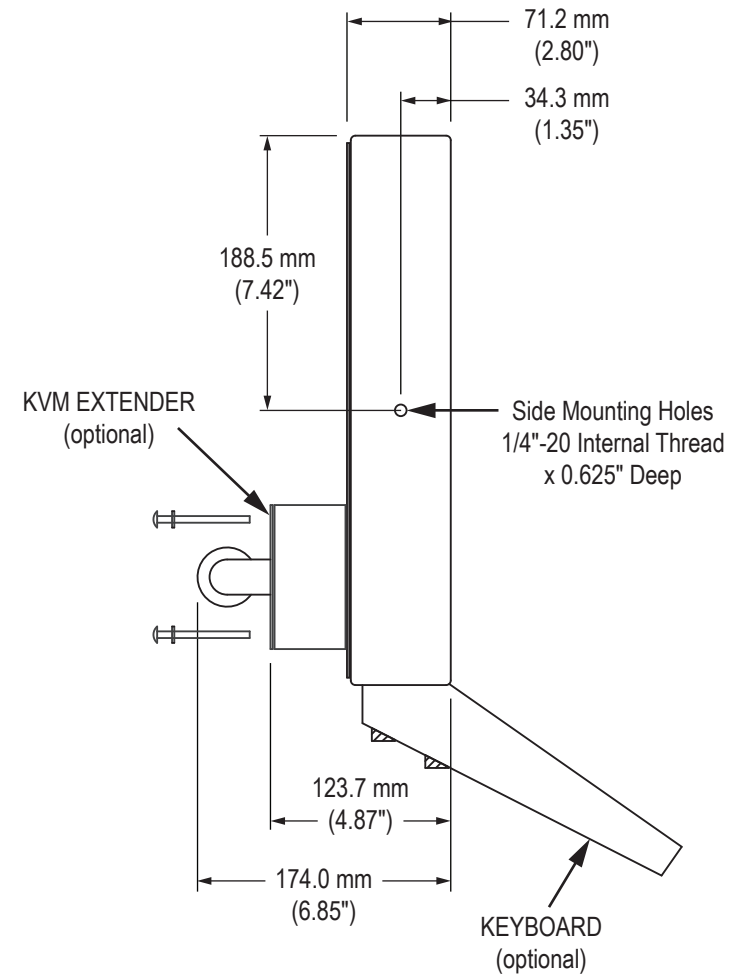

Front View

Side View

Rear View

REAR PANEL

CABLE ENTRY (4 Models):
 NEMA 2, 12/4, or 12/4/4X Compression Gland
 NEMA 12/4 or 12/4/4X Conduit Cable Exit
 NEMA 12/4 or 12/4/4X PermaGland
 NEMA 12/4 or 12/4/4X Cover Plate with Pilot Hole