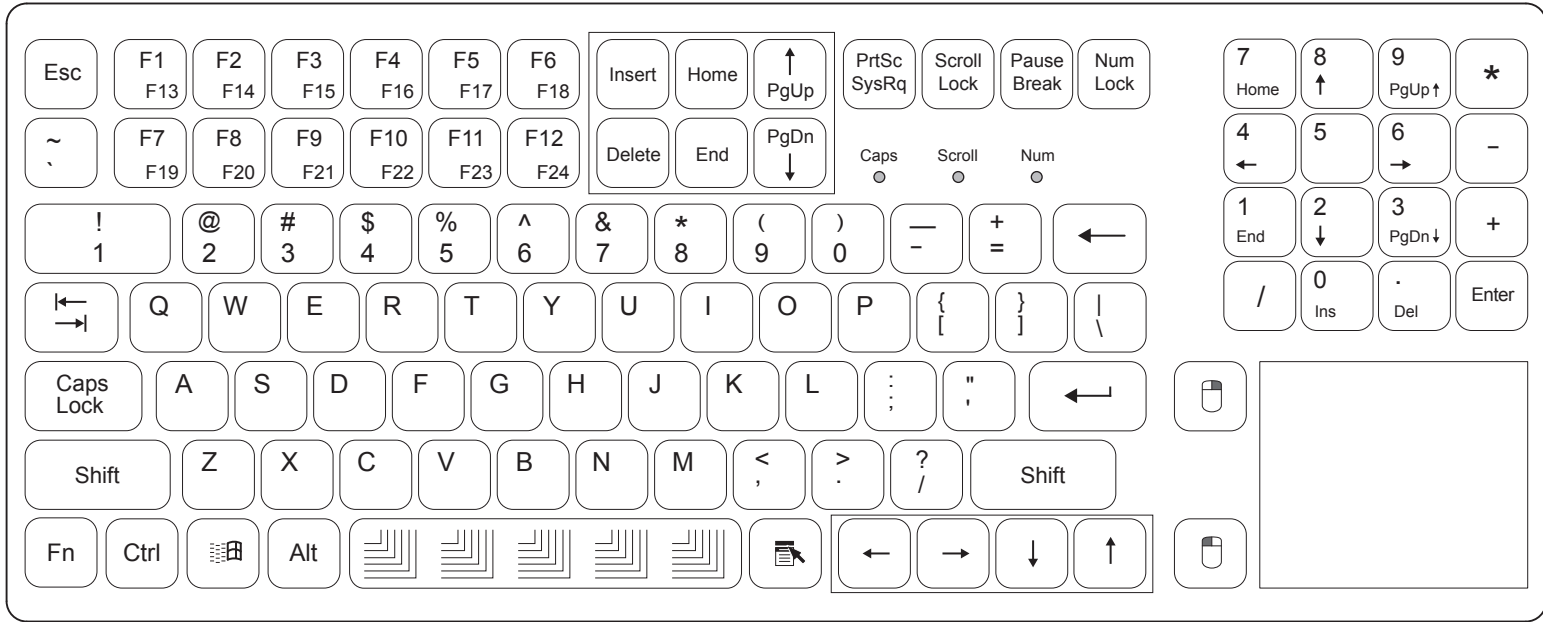

Top View

Side View

Detailed Top View Showing Keys

206.6 mm
(8.14")

416.6 mm
(16.40")

Mechanical Drawing – Short-Travel Benchtop Keyboard with Touchpad

© 2018

Hope Industrial Systems, Inc.
 Toll Free: (877) 762-9790 · International: +1 (678) 762-9790
 UK: +44 (0) 20 7193 2618 · E-mail: support@HopeIndustrial.com