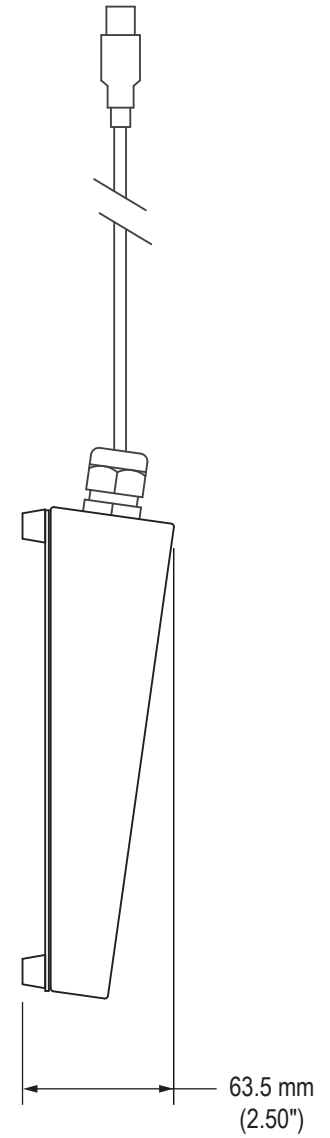

Top View

Side View

Detailed Top View Showing Keys

206.6 mm
(8.14")

416.6 mm
(16.40")

Mechanical Drawing – Short-Travel Benchtop Keyboard with Touchpad

© 2018

Hope Industrial Systems, Inc.
 Toll Free: (877) 762-9790 · International: +1 (678) 762-9790
 UK: +44 (0) 20 7193 2618 · E-mail: support@HopeIndustrial.com

Part Number: KB-M2-BCH series
 Revision:

Date: 2017.02.22
 Page 2 of 2

NOTES: