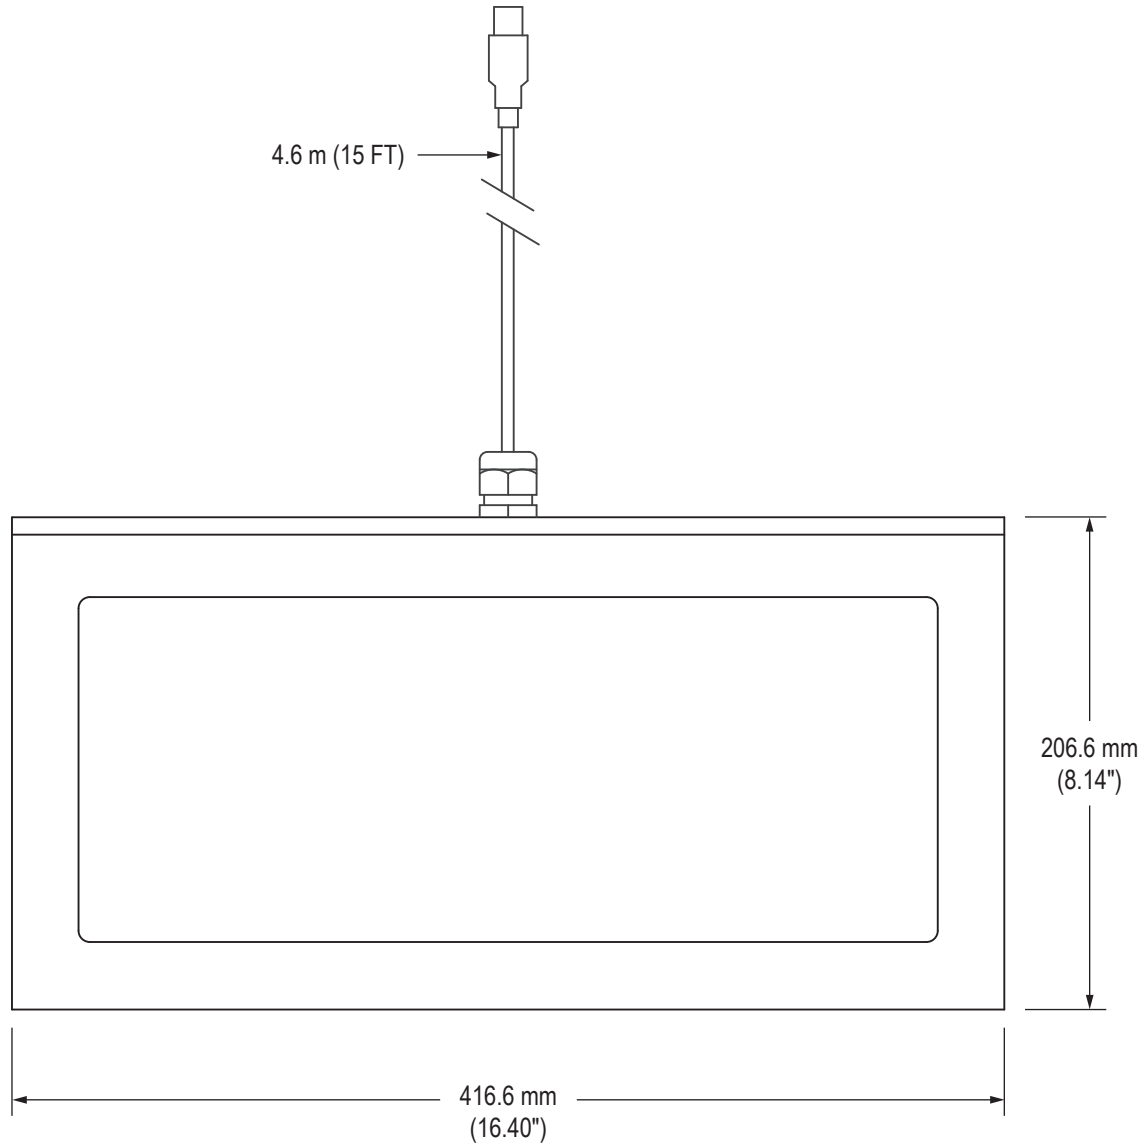

Top View

Side View

Detailed Top View Showing Keys

206.6 mm
(8.14")

416.6 mm
(16.40")

Mechanical Drawing – Short-Travel Benchtop Keyboard with Touchpad

© 2018

Hope Industrial Systems, Inc.
 Toll Free: (877) 762-9790 · International: +1 (678) 762-9790
 UK: +44 (0) 20 7193 2618 · E-mail: support@HopeIndustrial.com