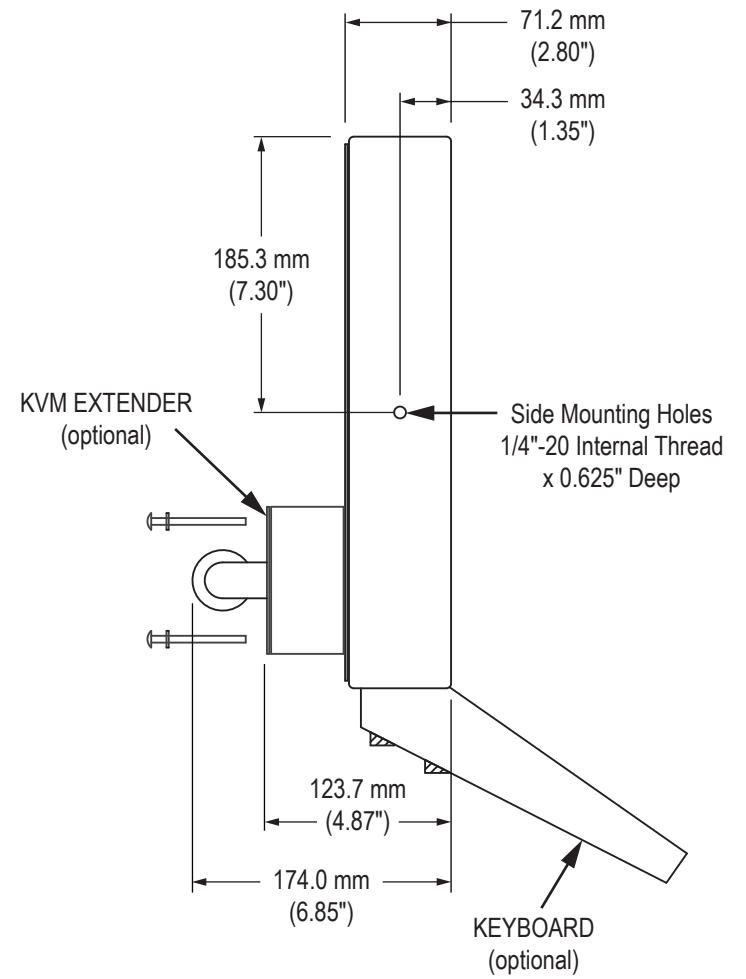

Front View

Side View

Rear View

- REAR PANEL
- CABLE ENTRY (4 Models):
 NEMA 2, 12/4, or 12/4/4X Compression Gland
 NEMA 12/4 or 12/4/4X Conduit Cable Exit
 NEMA 12/4 or 12/4/4X PermaGland
 NEMA 12/4 or 12/4/4X Cover Plate with Pilot Hole