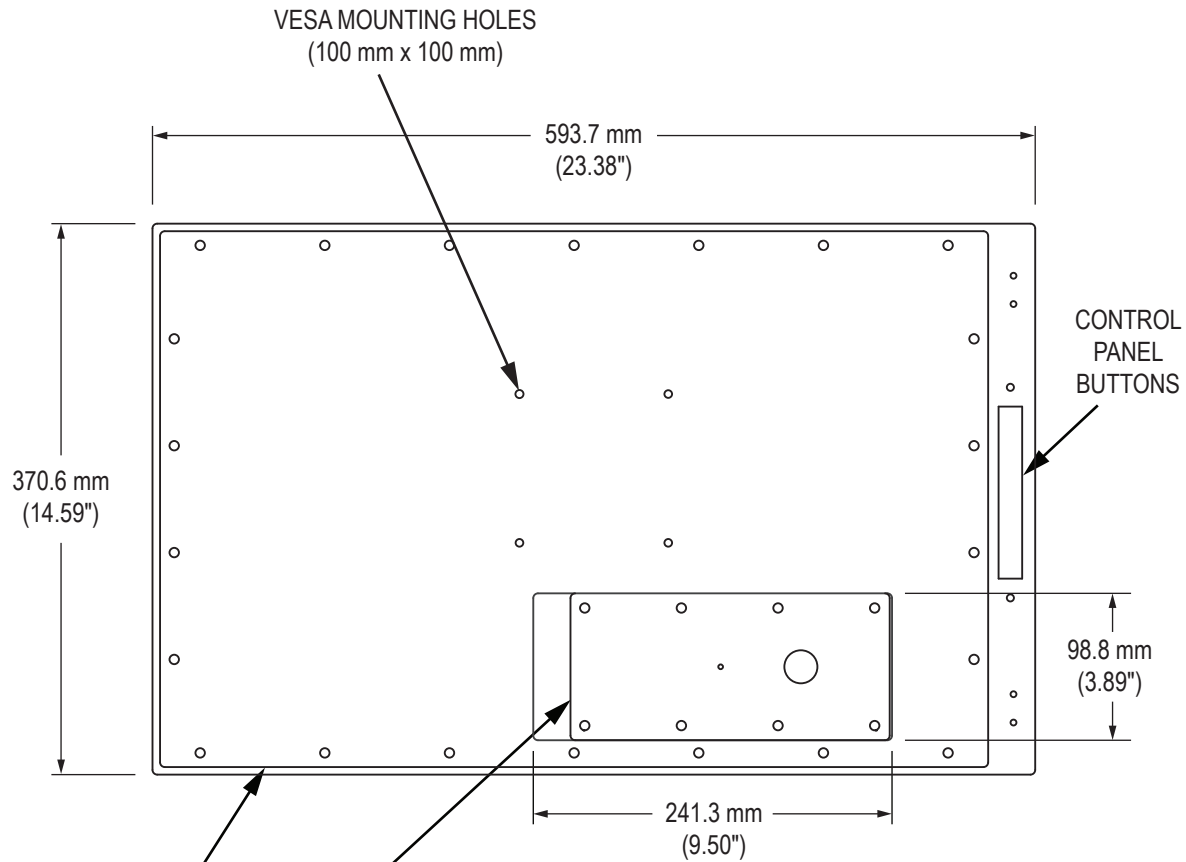

Front View

Side View

Rear View

- REAR PANEL
- CABLE ENTRY (4 Models):
 NEMA 2, 12/4, or 12/4/4X Compression Gland
 NEMA 12/4 or 12/4/4X Conduit Cable Exit
 NEMA 12/4 or 12/4/4X PermaGland
 NEMA 12/4 or 12/4/4X Cover Plate with Pilot Hole