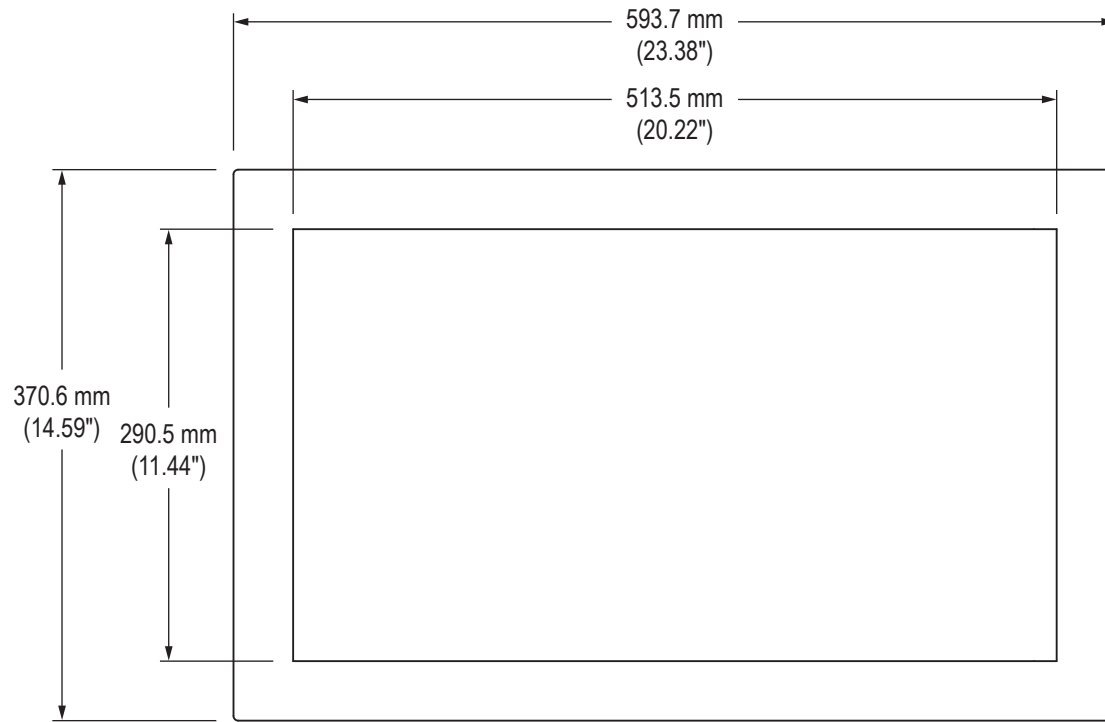

Front View

Side View

Rear View

- REAR PANEL
- CABLE ENTRY (4 Models):
 NEMA 2, 12/4, or 12/4/4X Compression Gland
 NEMA 12/4 or 12/4/4X Conduit Cable Exit
 NEMA 12/4 or 12/4/4X PermaGland
 NEMA 12/4 or 12/4/4X Cover Plate with Pilot Hole