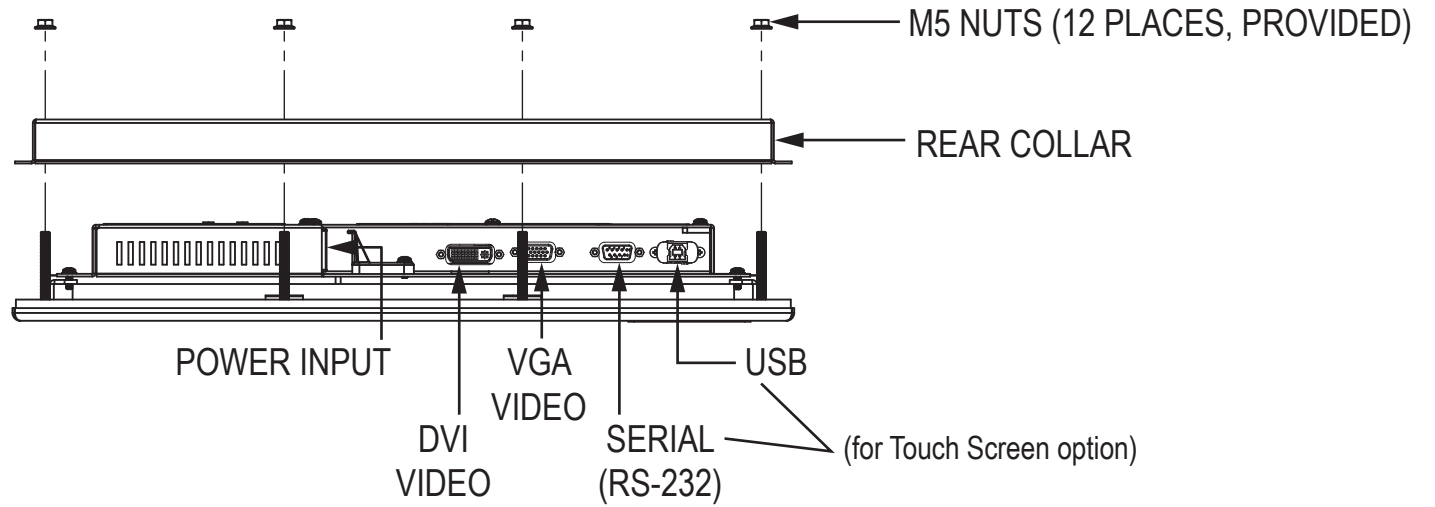

Front View

Side View

Rear View

Bottom View

Bottom View (showing Cable Connections)

Mounting Diagram

Cutout Dimensions

VB-1517-01 Accessory Mounting Bracket

Rear View

Bottom View