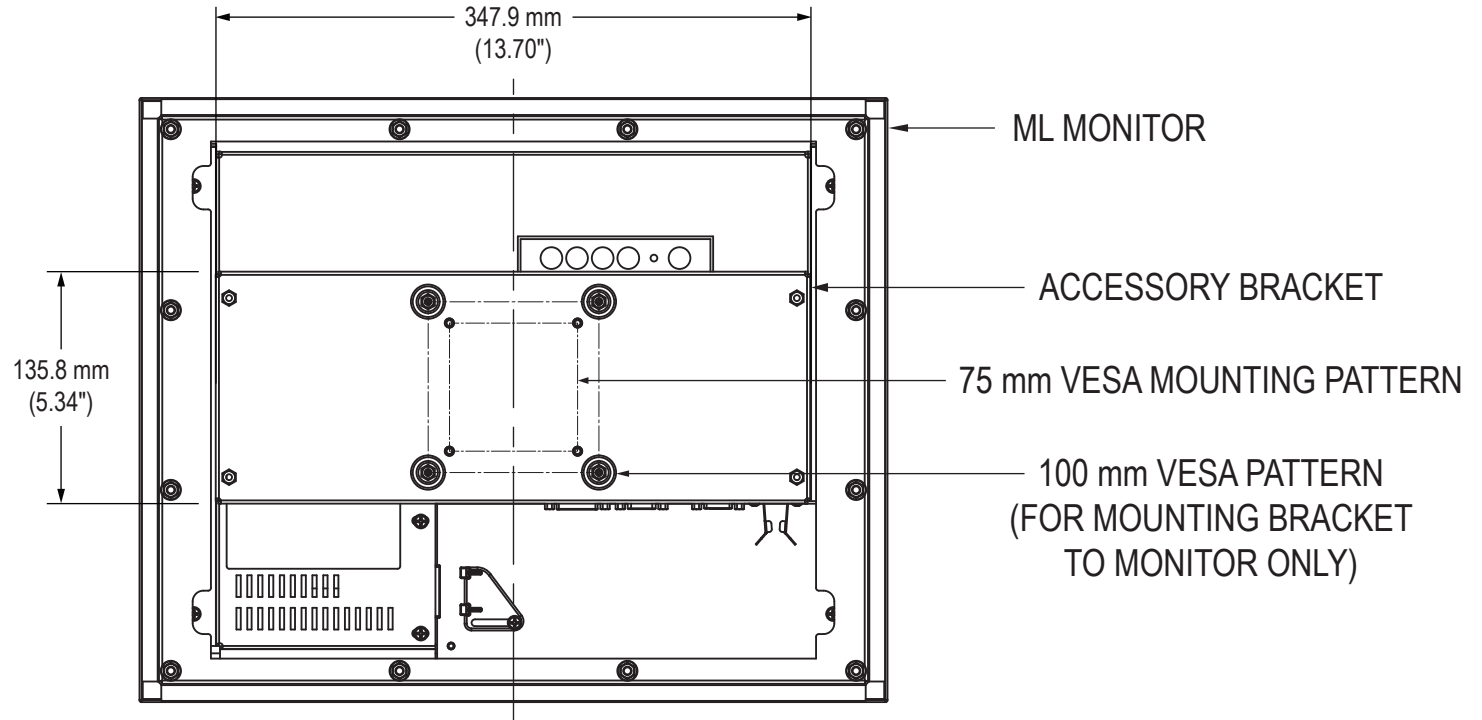

Front View

Side View

Rear View

Bottom View

Bottom View (showing Cable Connections)

Mounting Diagram

Cutout Dimensions

VB-1517-01 Accessory Mounting Bracket

Rear View

Bottom View