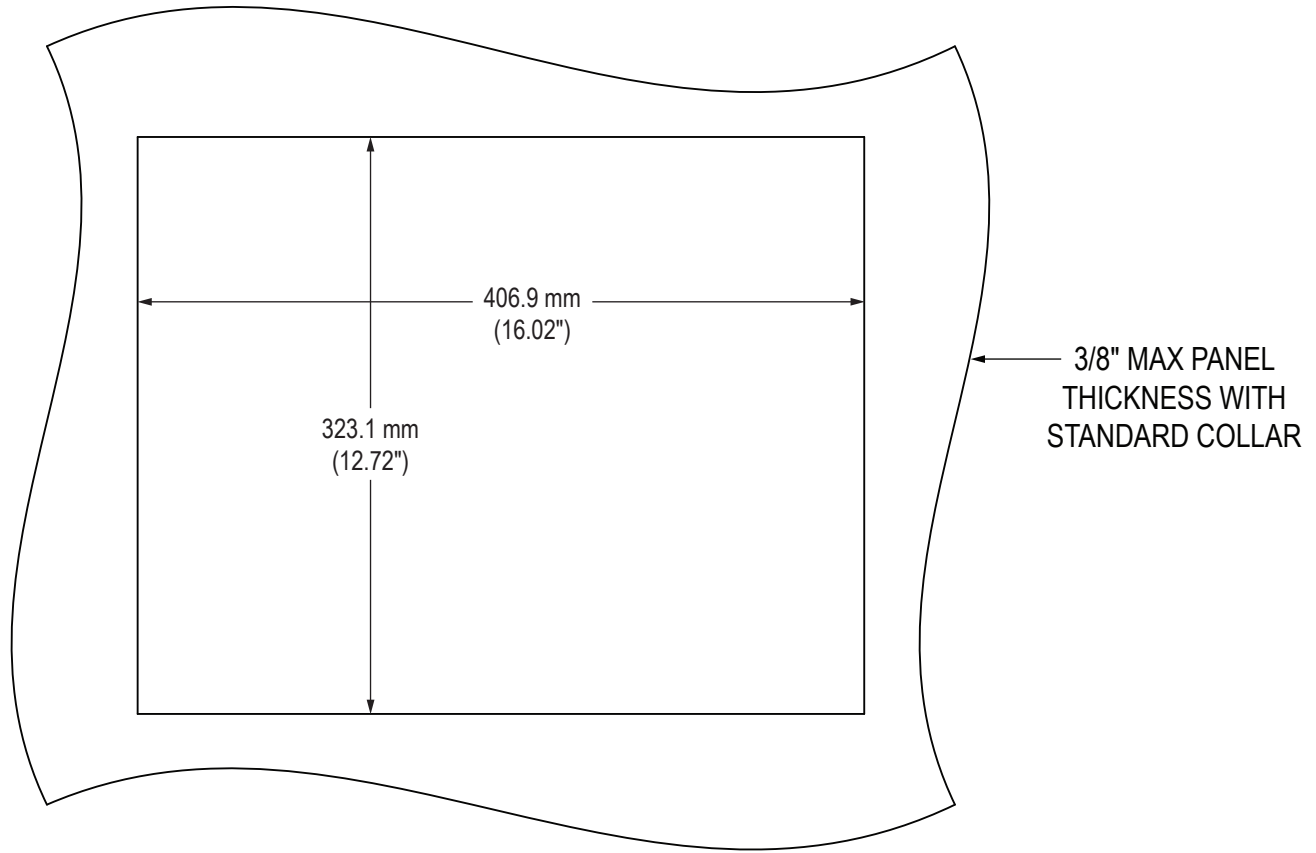

Front View

Side View

Rear View

Bottom View

Bottom View (showing Cable Connections)

Mounting Diagram

Cutout Dimensions

VB-1517-01 Accessory Mounting Bracket

Rear View

Bottom View