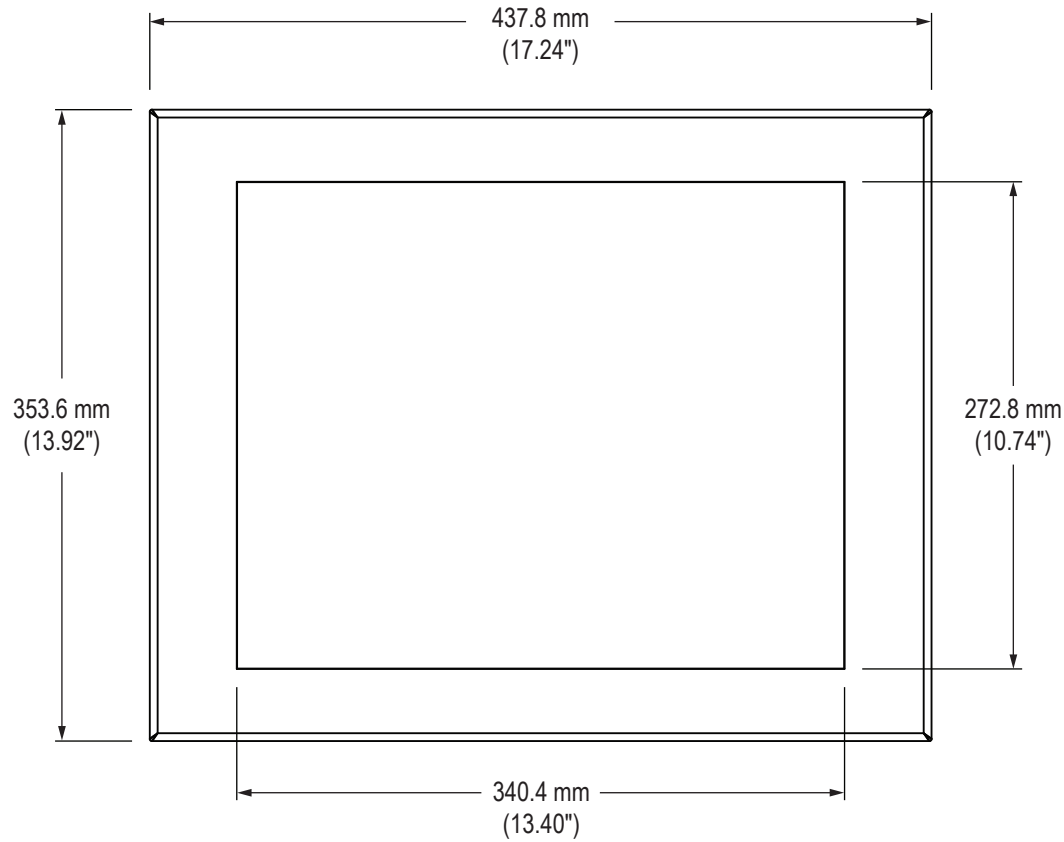

Front View

Side View

Rear View

Bottom View

Bottom View (showing Cable Connections)

Mounting Diagram

Cutout Dimensions

VB-1517-01 Accessory Mounting Bracket

Rear View

Bottom View