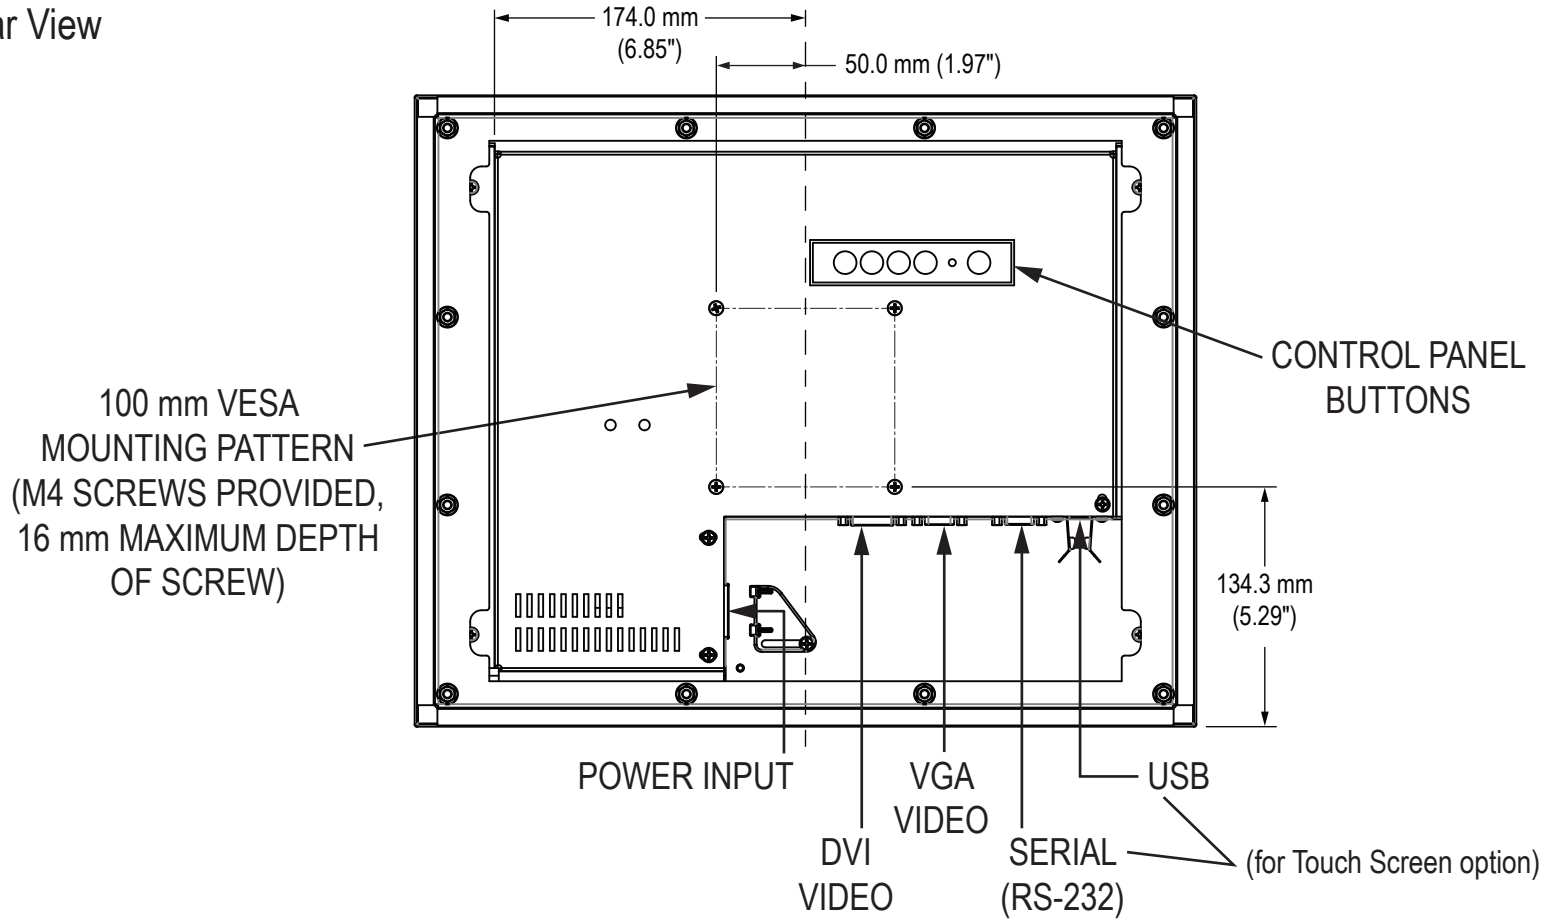

Front View

Side View

Rear View

Bottom View

Bottom View (showing Cable Connections)

Mounting Diagram

Cutout Dimensions

VB-1517-01 Accessory Mounting Bracket

Rear View

Bottom View