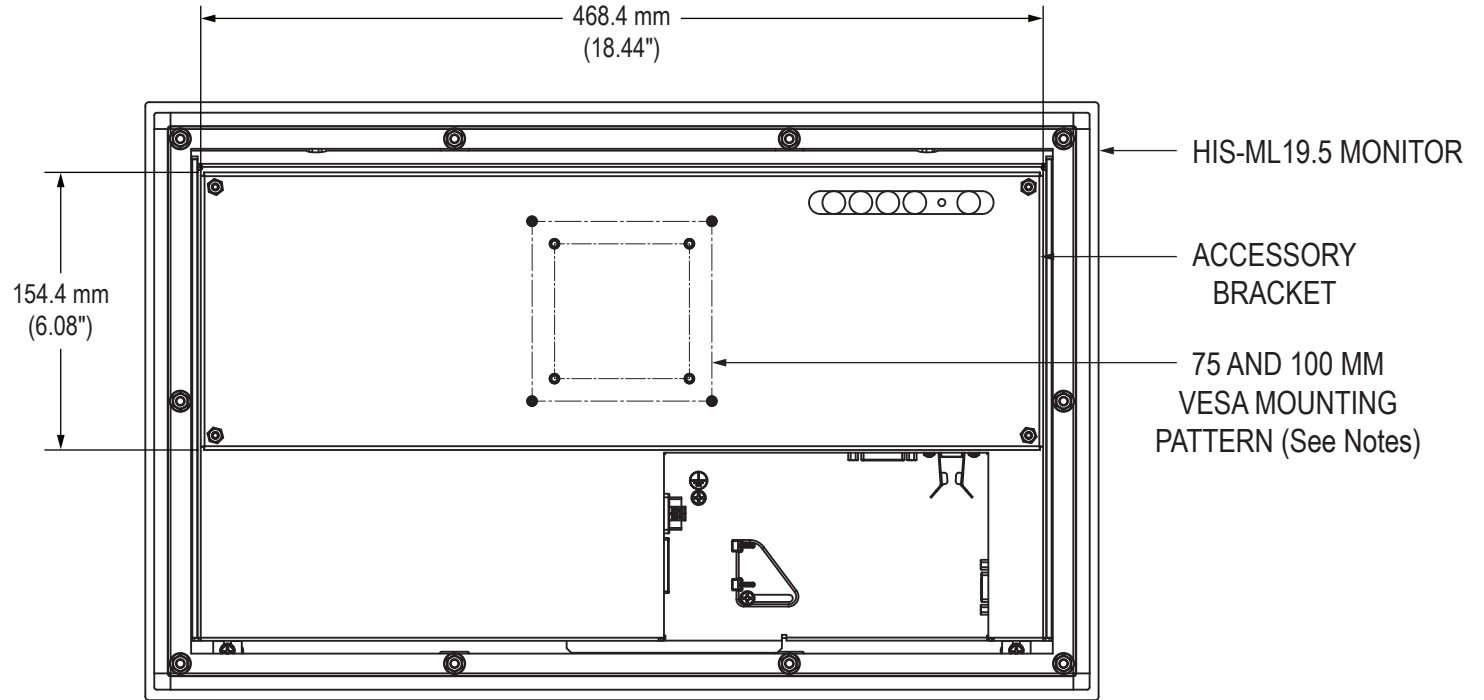

Bottom View (showing Cable Connections)

Mounting Diagram

Cutout Dimensions (All Models)

VB-19.5B Accessory Mounting Bracket

Rear View

Bottom View