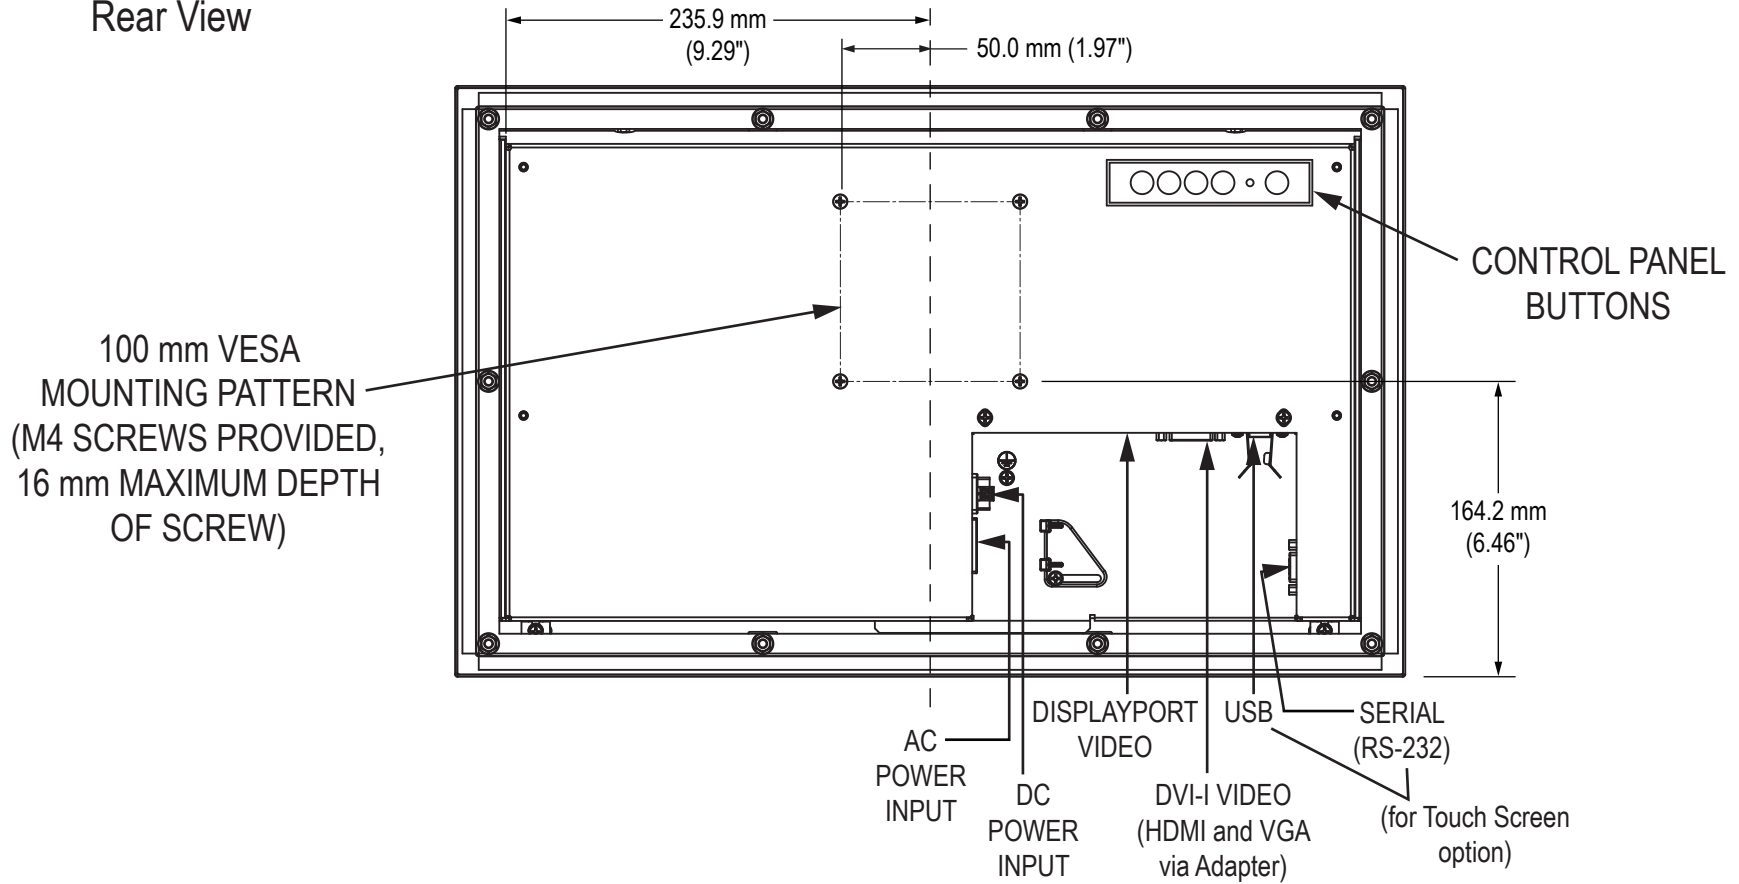

Mounting Diagram

HIS-ML19.5-Sxxx Models

Front View

Side View

HIS-ML19.5-Sxxx Models

Rear View

Bottom View

HIS-ML19.5-Sxxx Models

Bottom View (showing Cable Connections)

Mounting Diagram

Cutout Dimensions (All Models)

VB-19.5B Accessory Mounting Bracket

Rear View

Bottom View