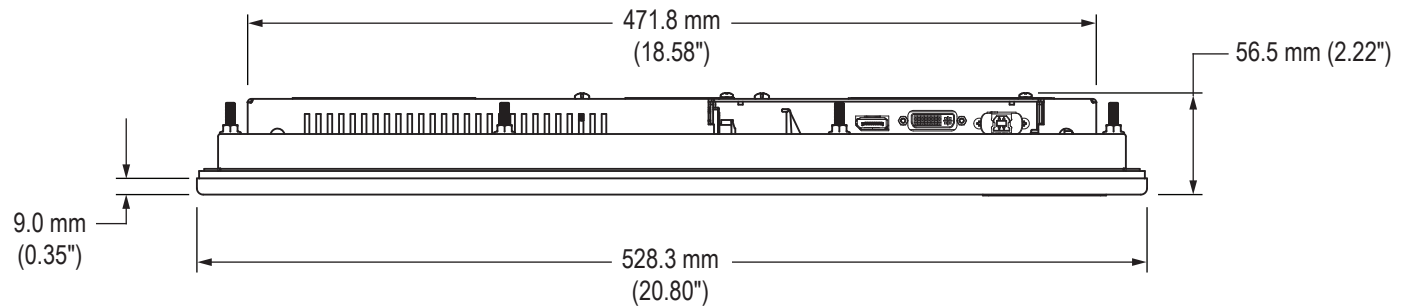

Mounting Diagram

HIS-ML19.5-Sxxx Models

Front View

Side View

HIS-ML19.5-Sxxx Models

Rear View

Bottom View

HIS-ML19.5-Sxxx Models

Bottom View (showing Cable Connections)

Mounting Diagram

Cutout Dimensions (All Models)

VB-19.5B Accessory Mounting Bracket

Rear View

Bottom View