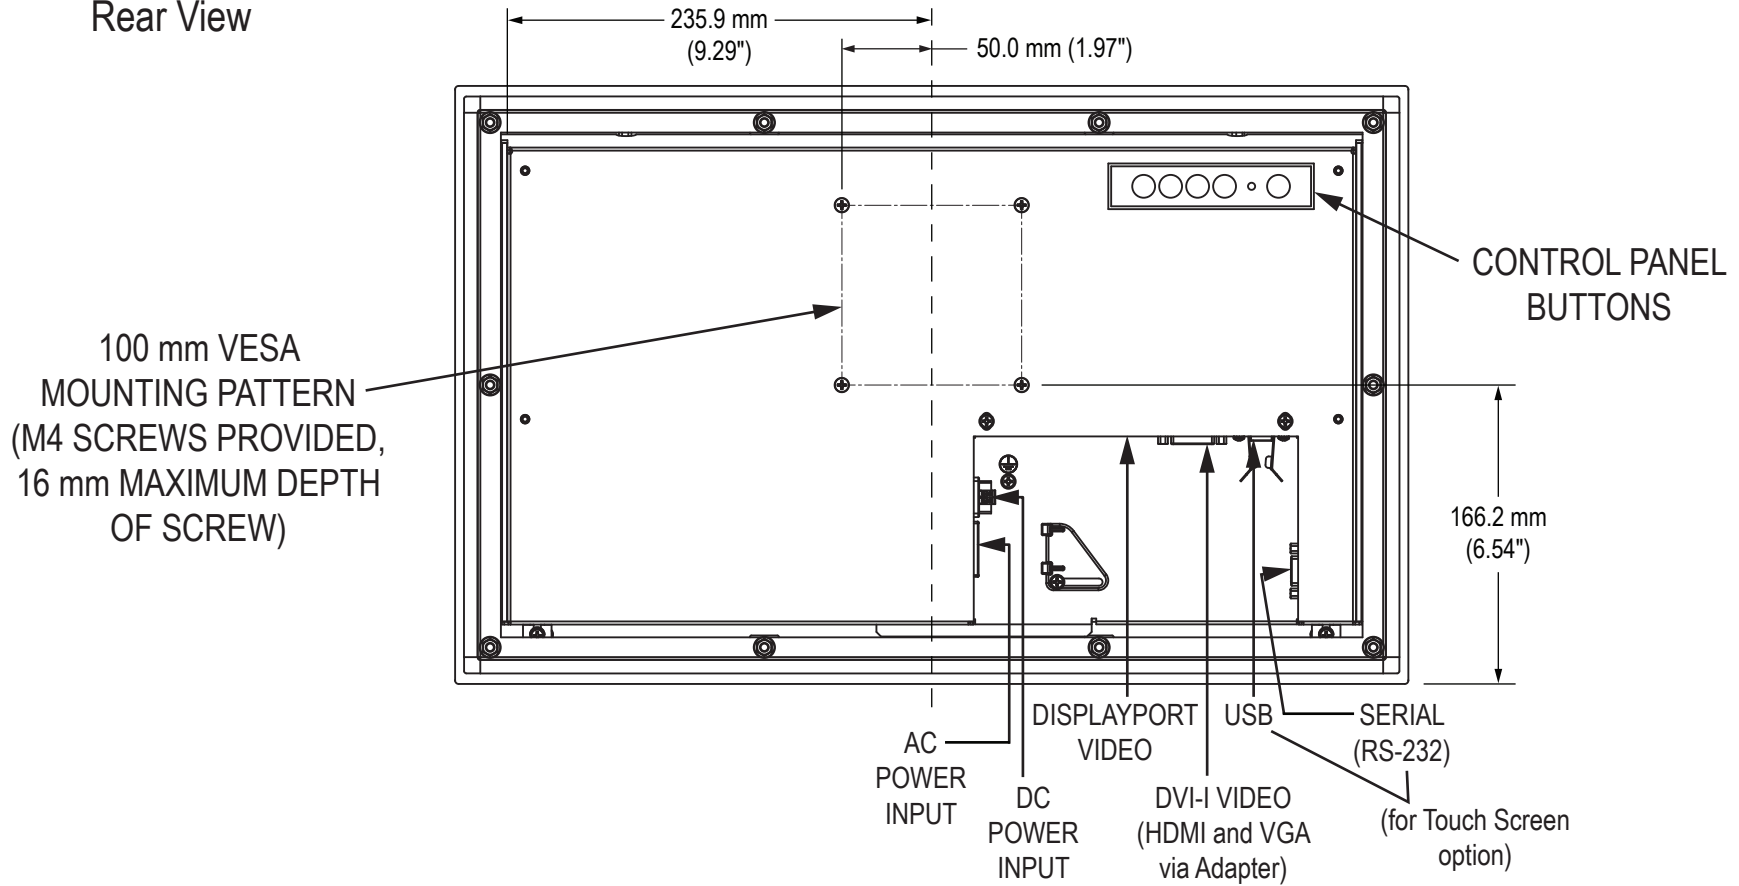

HIS-ML19.5-Fxxx Models

Front View

Side View

HIS-ML19.5-Fxxx Models

Rear View

Bottom View

HIS-ML19.5-Fxxx Models

Bottom View (showing Cable Connections)

Mounting Diagram

HIS-ML19.5-Sxxx Models

Front View

Side View

HIS-ML19.5-Sxxx Models

Rear View

Bottom View

HIS-ML19.5-Sxxx Models

Bottom View (showing Cable Connections)

Mounting Diagram

Cutout Dimensions (All Models)

VB-19.5B Accessory Mounting Bracket

Rear View

Bottom View