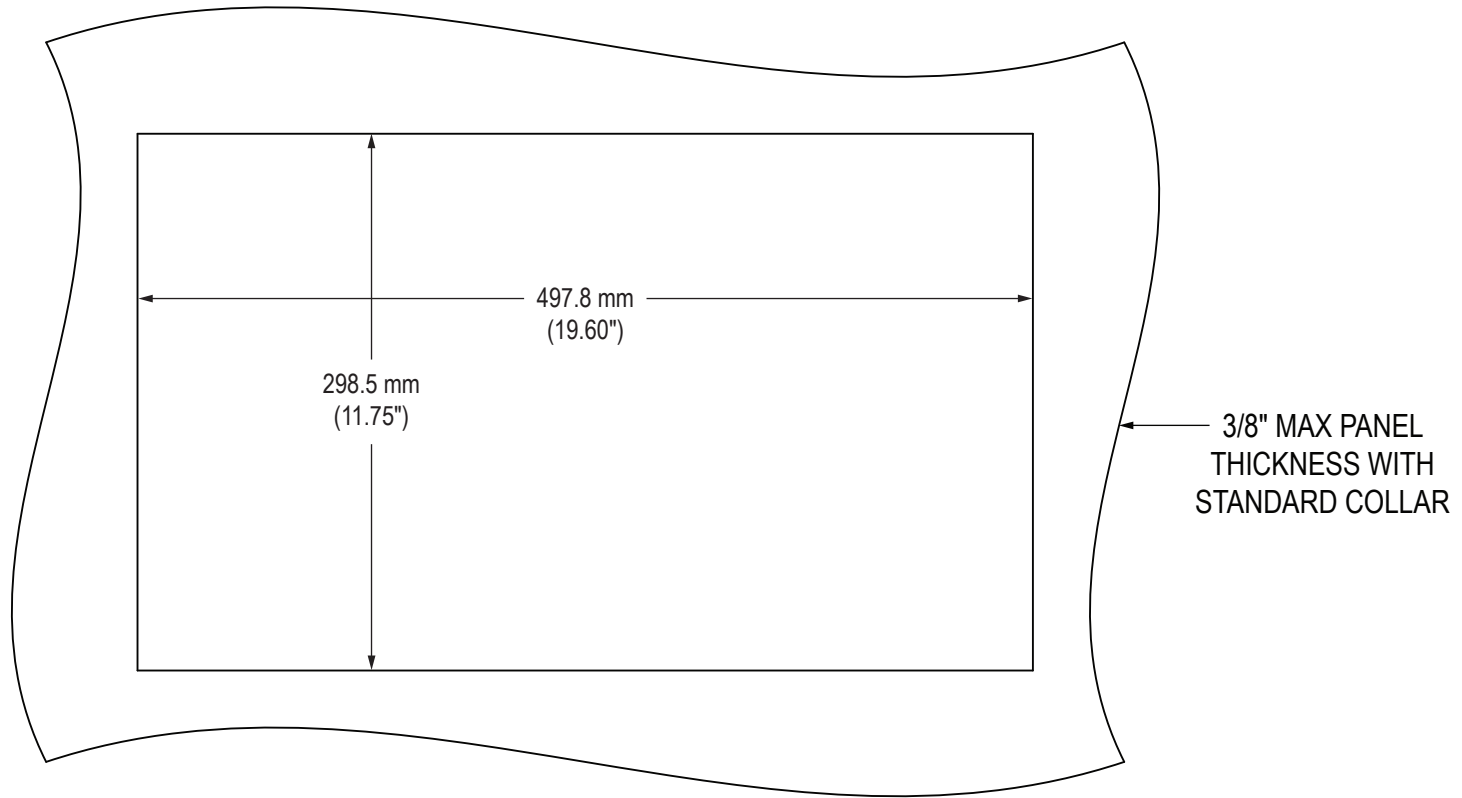

Mounting Diagram

HIS-ML19.5-Sxxx Models

Front View

Side View

HIS-ML19.5-Sxxx Models

Rear View

Bottom View

HIS-ML19.5-Sxxx Models

Bottom View (showing Cable Connections)

Mounting Diagram

Cutout Dimensions (All Models)

VB-19.5B Accessory Mounting Bracket

Rear View

Bottom View