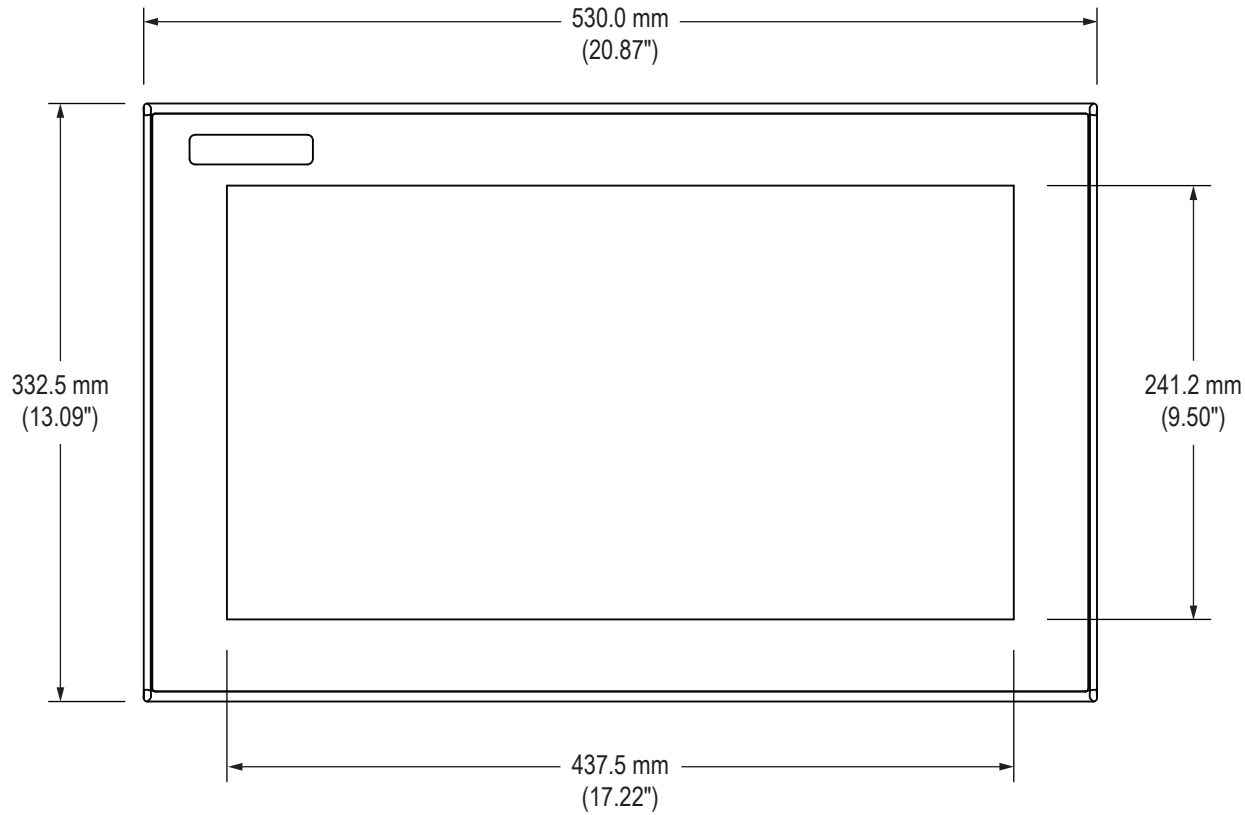

HIS-ML19.5-Fxxx Models

Front View

Side View

HIS-ML19.5-Fxxx Models

Rear View

Bottom View

HIS-ML19.5-Fxxx Models

Bottom View (showing Cable Connections)

Mounting Diagram

HIS-ML19.5-Sxxx Models

Front View

Side View

HIS-ML19.5-Sxxx Models

Rear View

Bottom View

HIS-ML19.5-Sxxx Models

Bottom View (showing Cable Connections)

Mounting Diagram

Cutout Dimensions (All Models)

VB-19.5B Accessory Mounting Bracket

Rear View

Bottom View