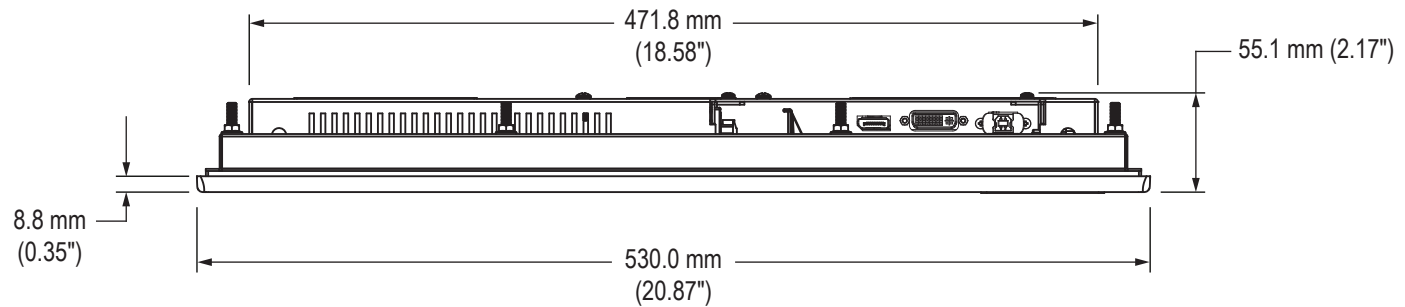

HIS-ML19.5-Fxxx Models

Front View

Side View

HIS-ML19.5-Fxxx Models

Rear View

Bottom View

HIS-ML19.5-Fxxx Models

Bottom View (showing Cable Connections)

Mounting Diagram

HIS-ML19.5-Sxxx Models

Front View

Side View

HIS-ML19.5-Sxxx Models

Rear View

Bottom View

HIS-ML19.5-Sxxx Models

Bottom View (showing Cable Connections)

Mounting Diagram

Cutout Dimensions (All Models)

VB-19.5B Accessory Mounting Bracket

Rear View

Bottom View