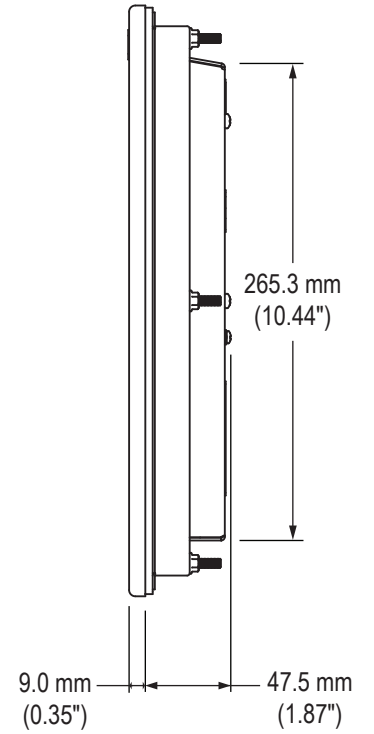

HIS-ML19.5-Fxxx Models

Front View

Side View

HIS-ML19.5-Fxxx Models

Rear View

Bottom View

HIS-ML19.5-Fxxx Models

Bottom View (showing Cable Connections)

Mounting Diagram

HIS-ML19.5-Sxxx Models

Front View

Side View

HIS-ML19.5-Sxxx Models

Rear View

Bottom View

HIS-ML19.5-Sxxx Models

Bottom View (showing Cable Connections)

Mounting Diagram

Cutout Dimensions (All Models)

VB-19.5B Accessory Mounting Bracket

Rear View

Bottom View