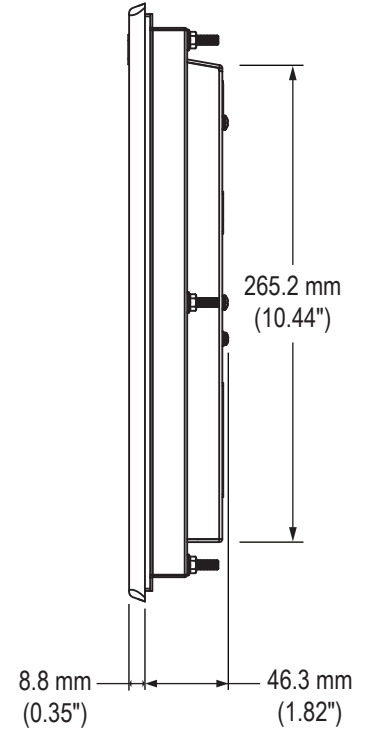

HIS-ML19.5-Fxxx Models

Front View

Side View

HIS-ML19.5-Fxxx Models

Rear View

Bottom View

HIS-ML19.5-Fxxx Models

Bottom View (showing Cable Connections)

Mounting Diagram

HIS-ML19.5-Sxxx Models

Front View

Side View

HIS-ML19.5-Sxxx Models

Rear View

Bottom View

HIS-ML19.5-Sxxx Models

Bottom View (showing Cable Connections)

Mounting Diagram

Cutout Dimensions (All Models)

VB-19.5B Accessory Mounting Bracket

Rear View

Bottom View