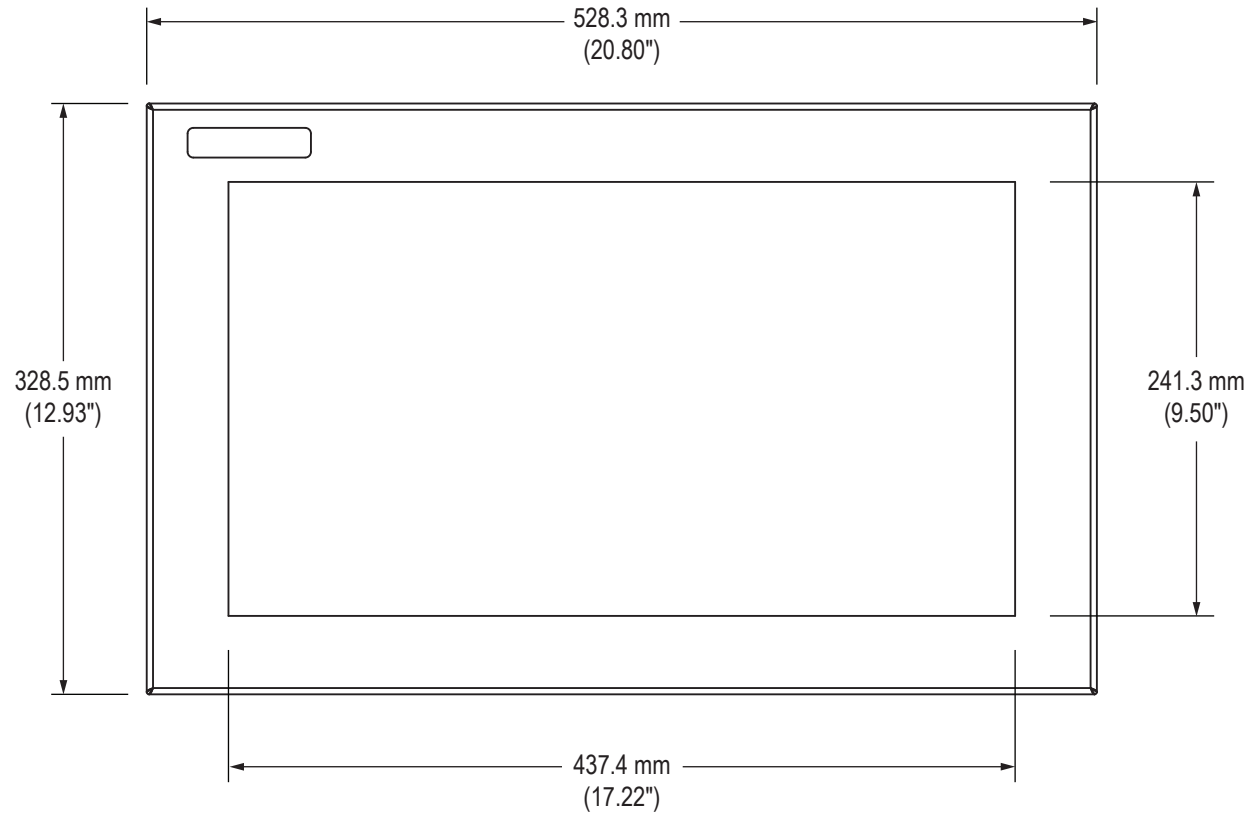

HIS-ML19.5-Fxxx Models

Front View

Side View

HIS-ML19.5-Fxxx Models

Rear View

Bottom View

HIS-ML19.5-Fxxx Models

Bottom View (showing Cable Connections)

Mounting Diagram

HIS-ML19.5-Sxxx Models

Front View

Side View

HIS-ML19.5-Sxxx Models

Rear View

Bottom View

HIS-ML19.5-Sxxx Models

Bottom View (showing Cable Connections)

Mounting Diagram

Cutout Dimensions (All Models)

VB-19.5B Accessory Mounting Bracket

Rear View

Bottom View