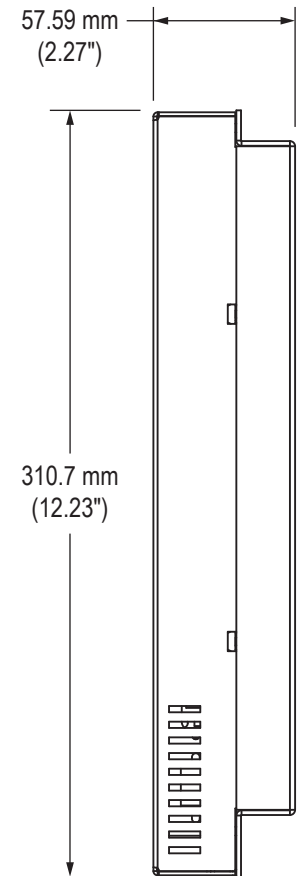

Front View

Rear View

7U Height
310.7 mm
(12.23")

Side View

Bottom View

Cable Connections - Bottom View