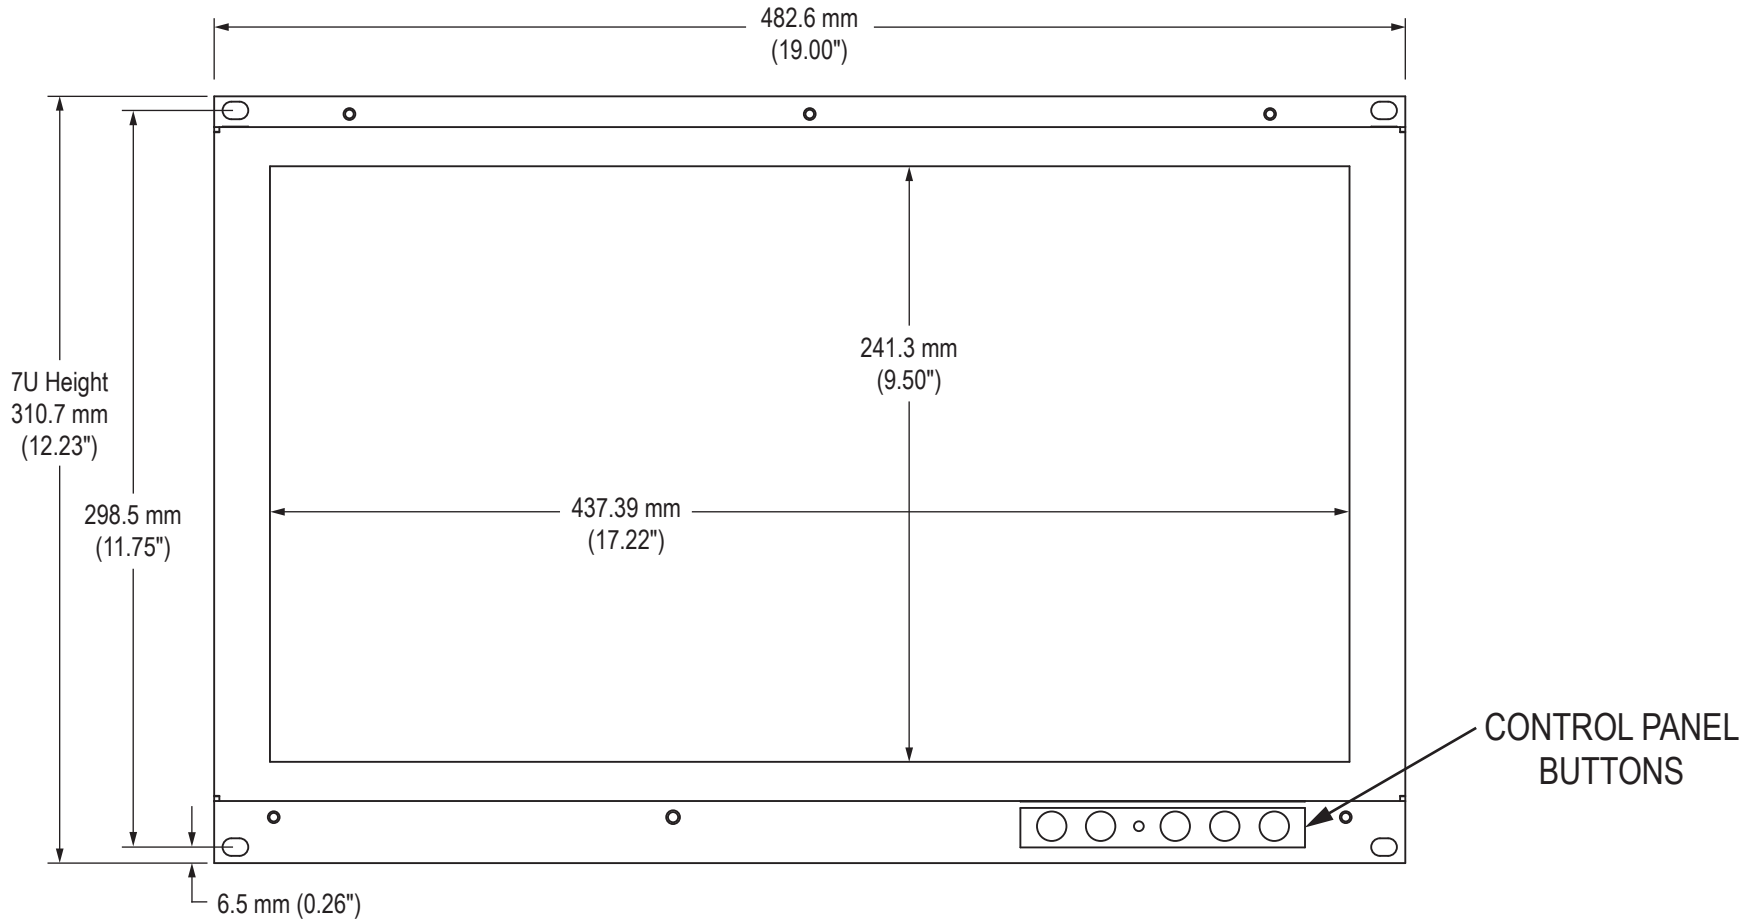

Front View

Rear View

7U Height
310.7 mm
(12.23")

Side View

Bottom View

Cable Connections - Bottom View