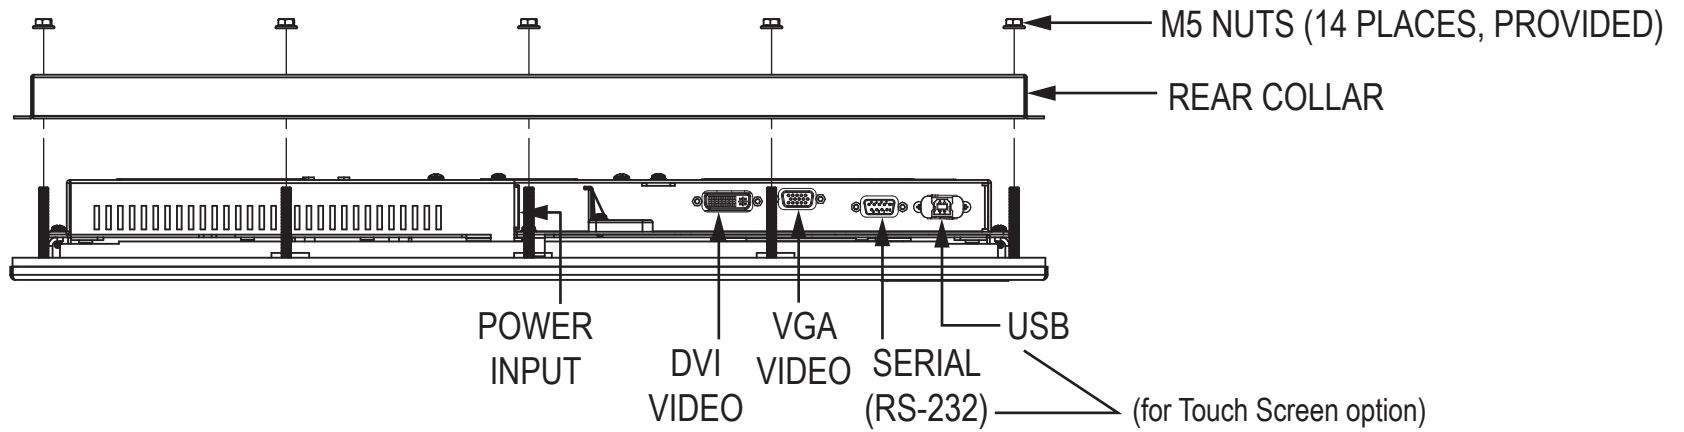

Front View

Side View

Rear View

Bottom View

Bottom View (showing Cable Connections)

Mounting Diagram

Cutout Dimensions

VB-22A Accessory Mounting Bracket

Rear View

Bottom View