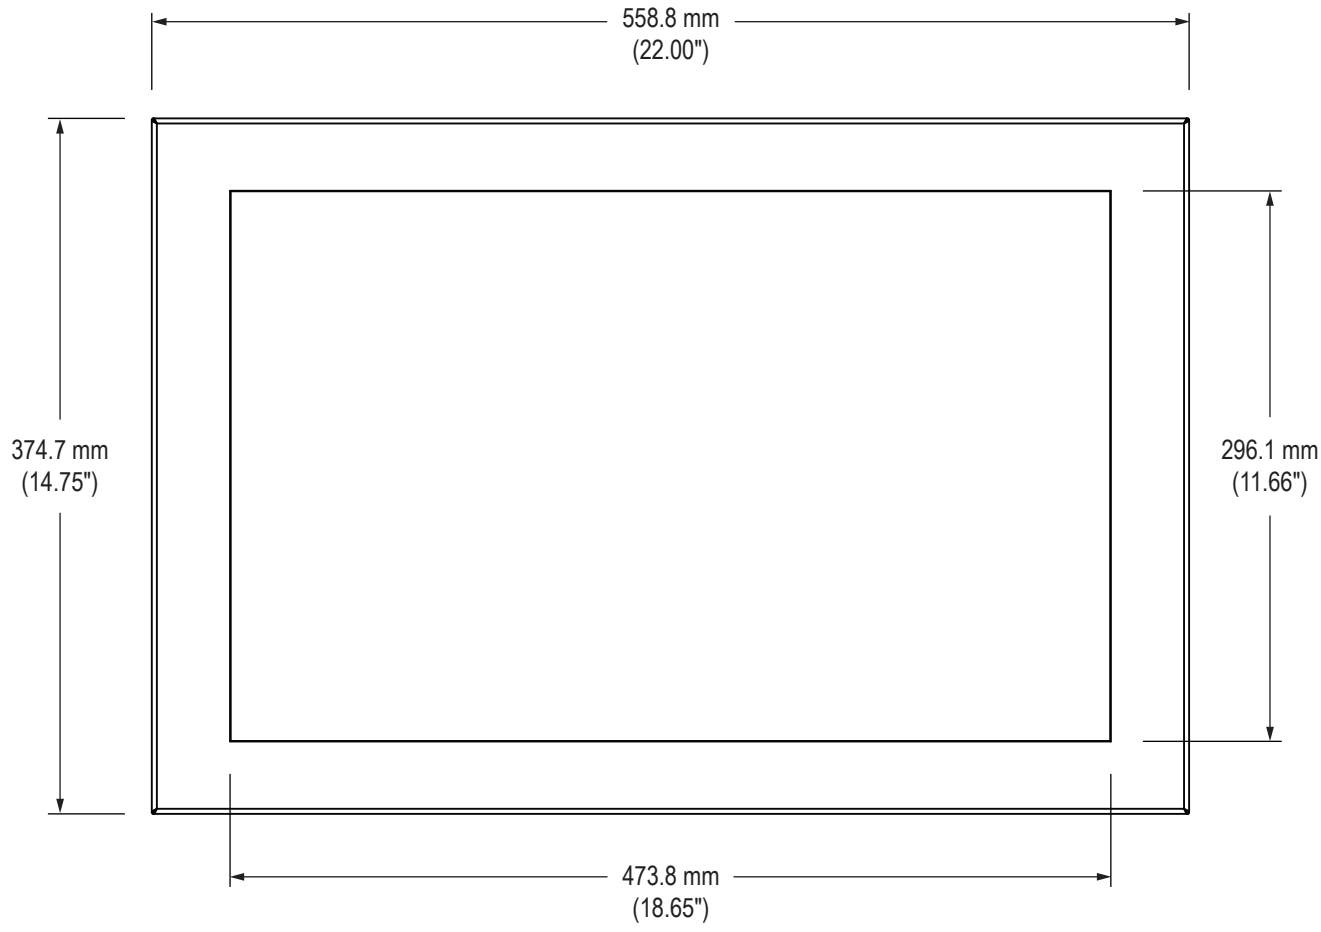

Front View

Side View

Rear View

Bottom View

Bottom View (showing Cable Connections)

Mounting Diagram

Cutout Dimensions

VB-22A Accessory Mounting Bracket

Rear View

Bottom View