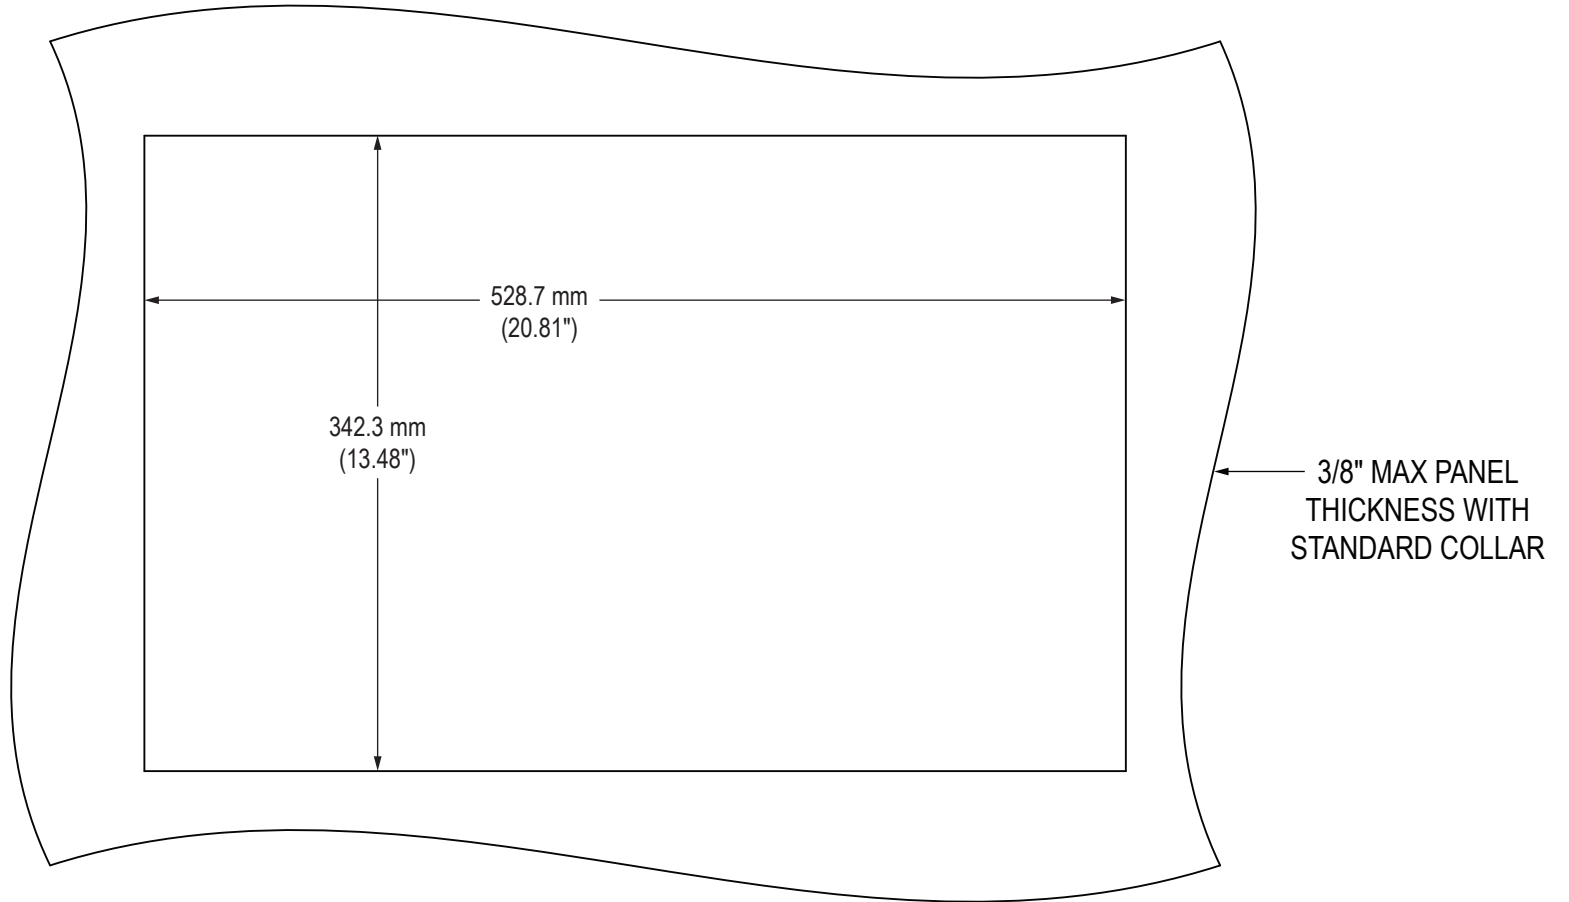

Front View

Side View

Rear View

Bottom View

Bottom View (showing Cable Connections)

Mounting Diagram

Cutout Dimensions

VB-22A Accessory Mounting Bracket

Rear View

Bottom View