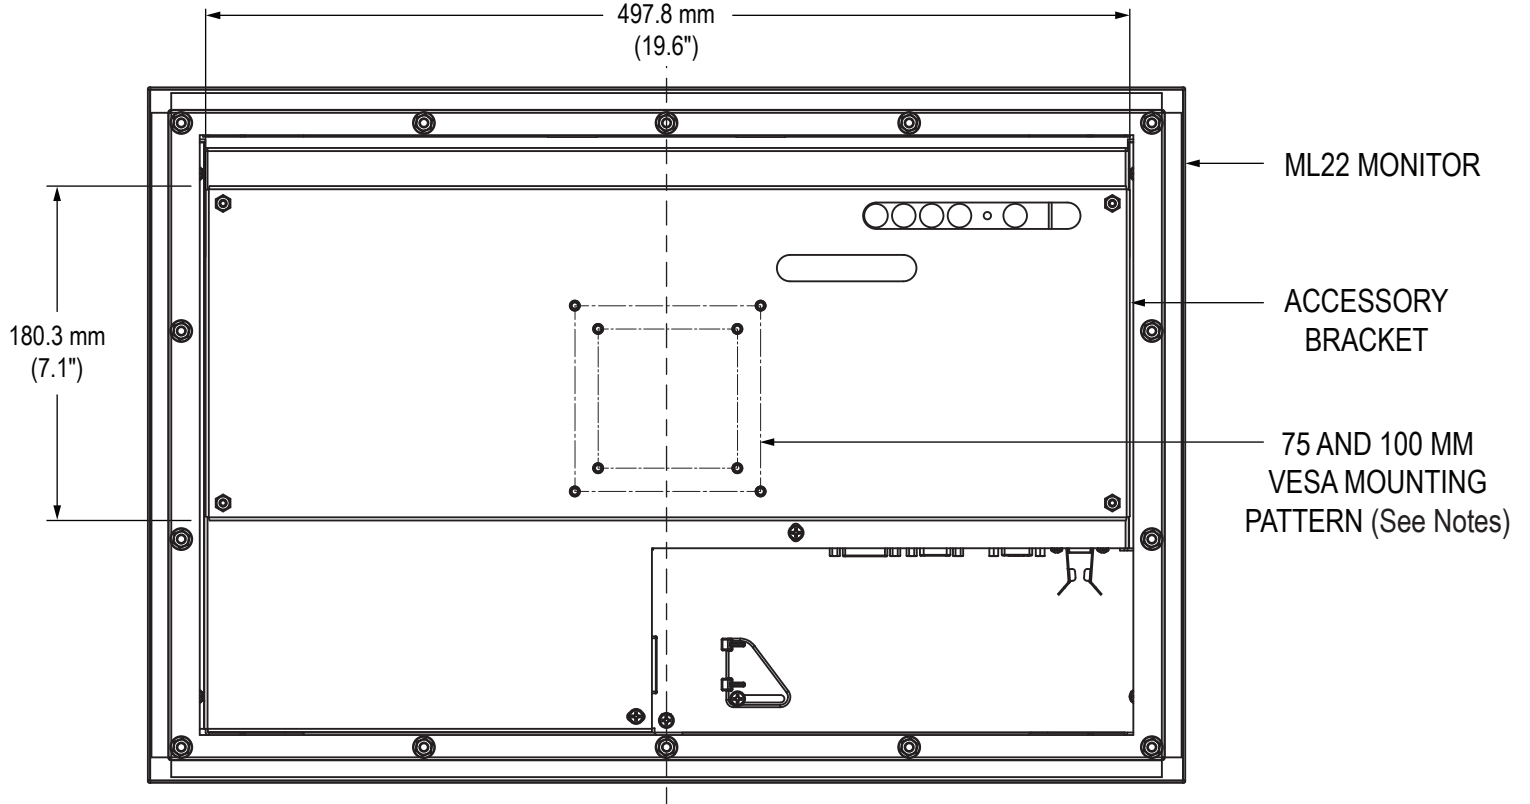

Front View

Side View

Rear View

Bottom View

Bottom View (showing Cable Connections)

Mounting Diagram

Cutout Dimensions

VB-22A Accessory Mounting Bracket

Rear View

Bottom View