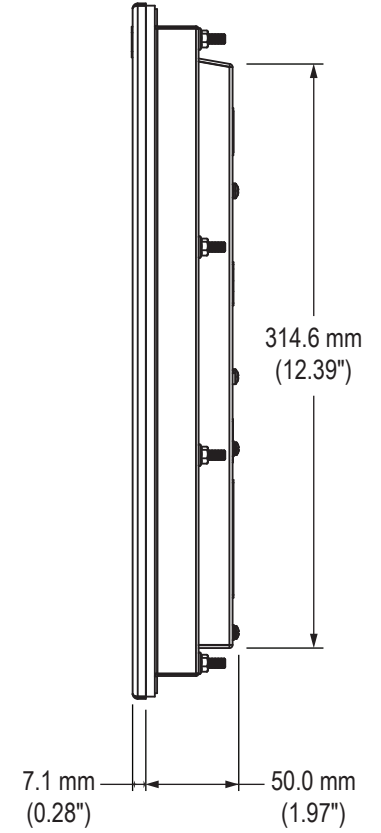

Front View

Side View

Rear View

Bottom View

Bottom View (showing Cable Connections)

Mounting Diagram

Cutout Dimensions

VB-22A Accessory Mounting Bracket

Rear View

Bottom View