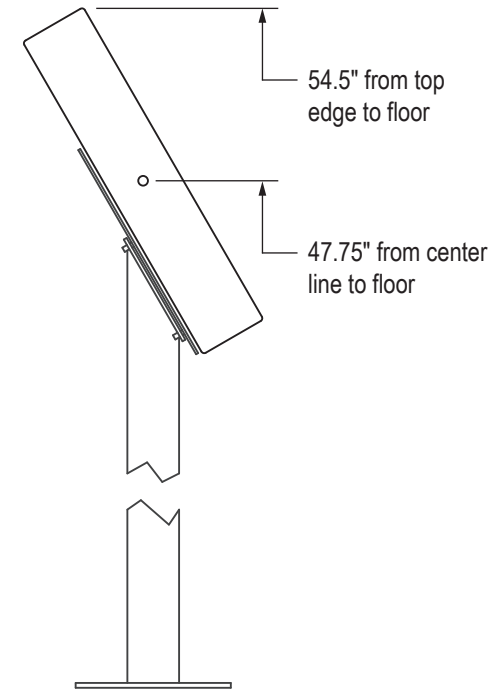

Side Views

15" Model

17" Model

Pedestal Plate (in bottom of Pedestal for hidden cable access)

Side Views

19" Model

22" Model

Pedestal Plate (in bottom of Pedestal for hidden cable access)

Side Views

23" Model

Pedestal Plate (in bottom of Pedestal for hidden cable access)