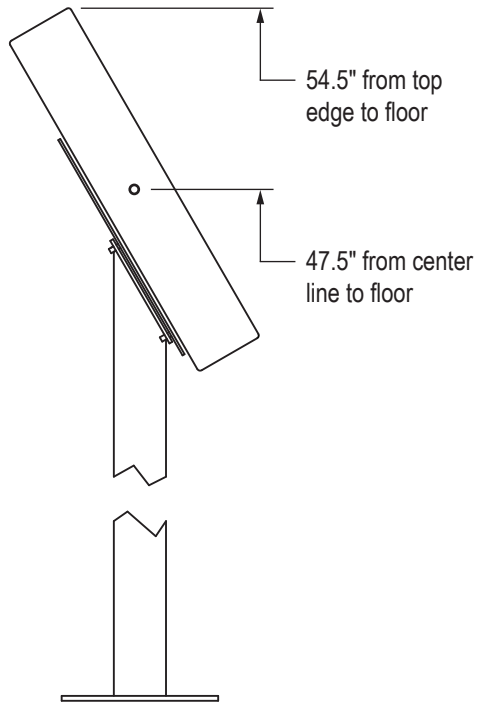

Side Views

15" Model

17" Model

Pedestal Plate (in bottom of Pedestal for hidden cable access)

Side Views

19" Model

22" Model

Pedestal Plate (in bottom of Pedestal for hidden cable access)

Side Views

23" Model

Pedestal Plate (in bottom of Pedestal for hidden cable access)