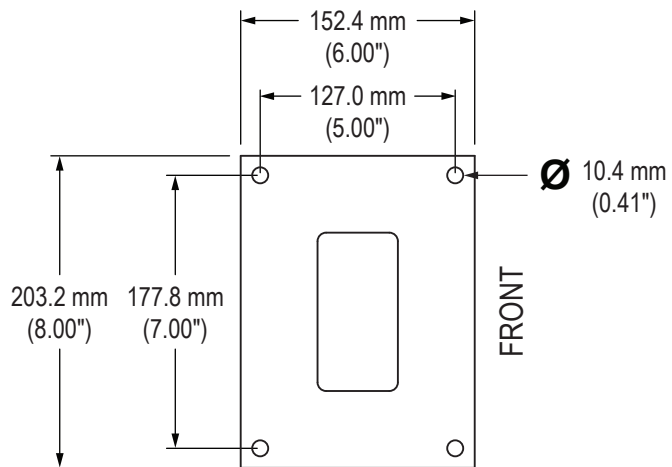

Side Views

15" Model

17" Model

Pedestal Plate (in bottom of Pedestal for hidden cable access)

Side Views

19" Model

22" Model

Pedestal Plate (in bottom of Pedestal for hidden cable access)

Side Views

23" Model

Pedestal Plate (in bottom of Pedestal for hidden cable access)