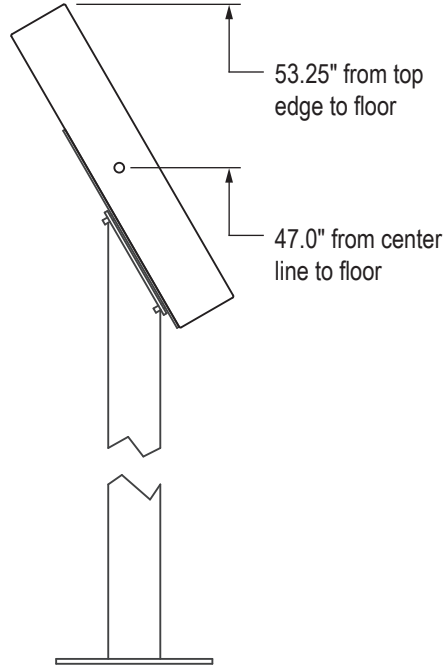

Side Views

15" Model

17" Model

Pedestal Plate (in bottom of Pedestal for hidden cable access)

Side Views

19" Model

22" Model

Pedestal Plate (in bottom of Pedestal for hidden cable access)

Side Views

23" Model

Pedestal Plate (in bottom of Pedestal for hidden cable access)