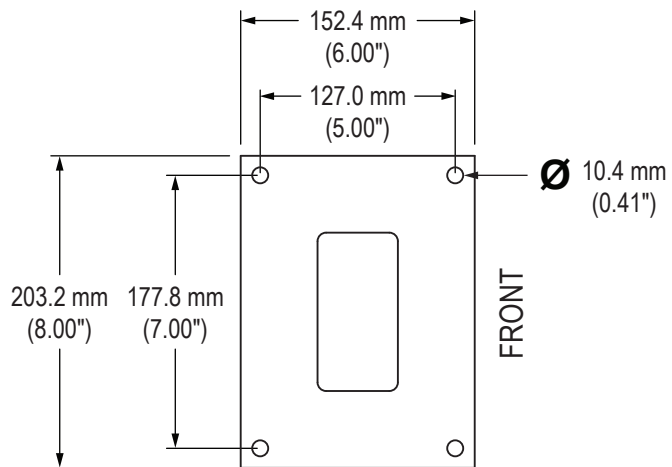

Side Views

15" Model

17" Model

Pedestal Plate (in bottom of Pedestal for hidden cable access)

Side Views

19" Model

22" Model

Pedestal Plate (in bottom of Pedestal for hidden cable access)

Side Views

23" Model

Pedestal Plate (in bottom of Pedestal for hidden cable access)