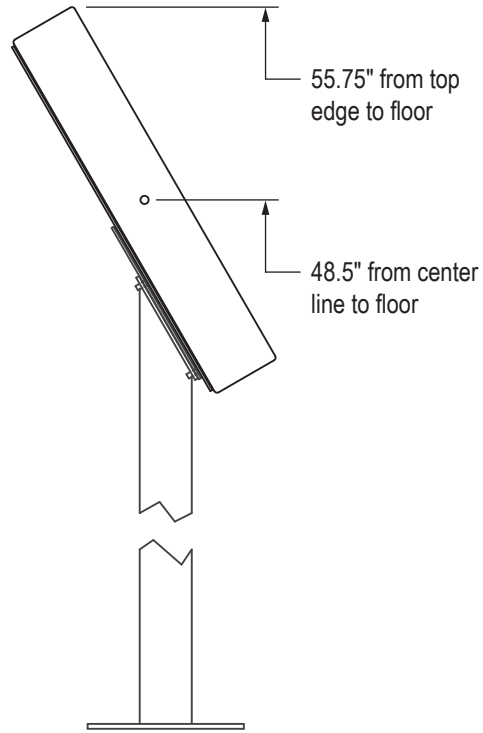

Side Views

15" Model

17" Model

Pedestal Plate (in bottom of Pedestal for hidden cable access)

Side Views

19" Model

22" Model

Pedestal Plate (in bottom of Pedestal for hidden cable access)

Side Views

23" Model

Pedestal Plate (in bottom of Pedestal for hidden cable access)