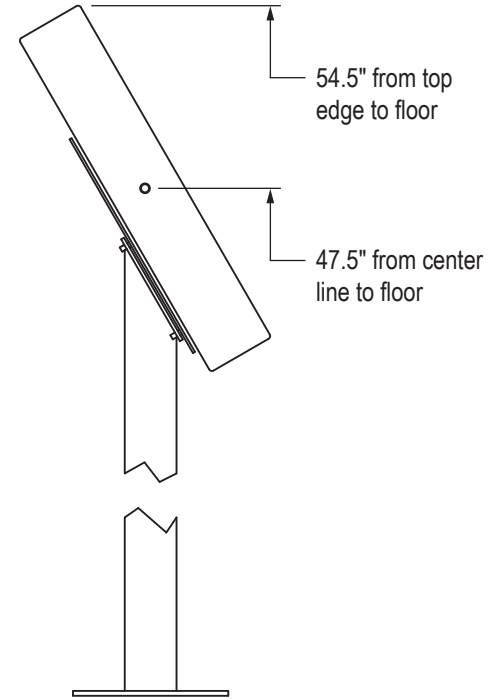

Side Views

15" Model

17" Model

Pedestal Plate (in bottom of Pedestal for hidden cable access)

Side Views

19" Model

22" Model

Pedestal Plate (in bottom of Pedestal for hidden cable access)

Side Views

23" Model

Pedestal Plate (in bottom of Pedestal for hidden cable access)