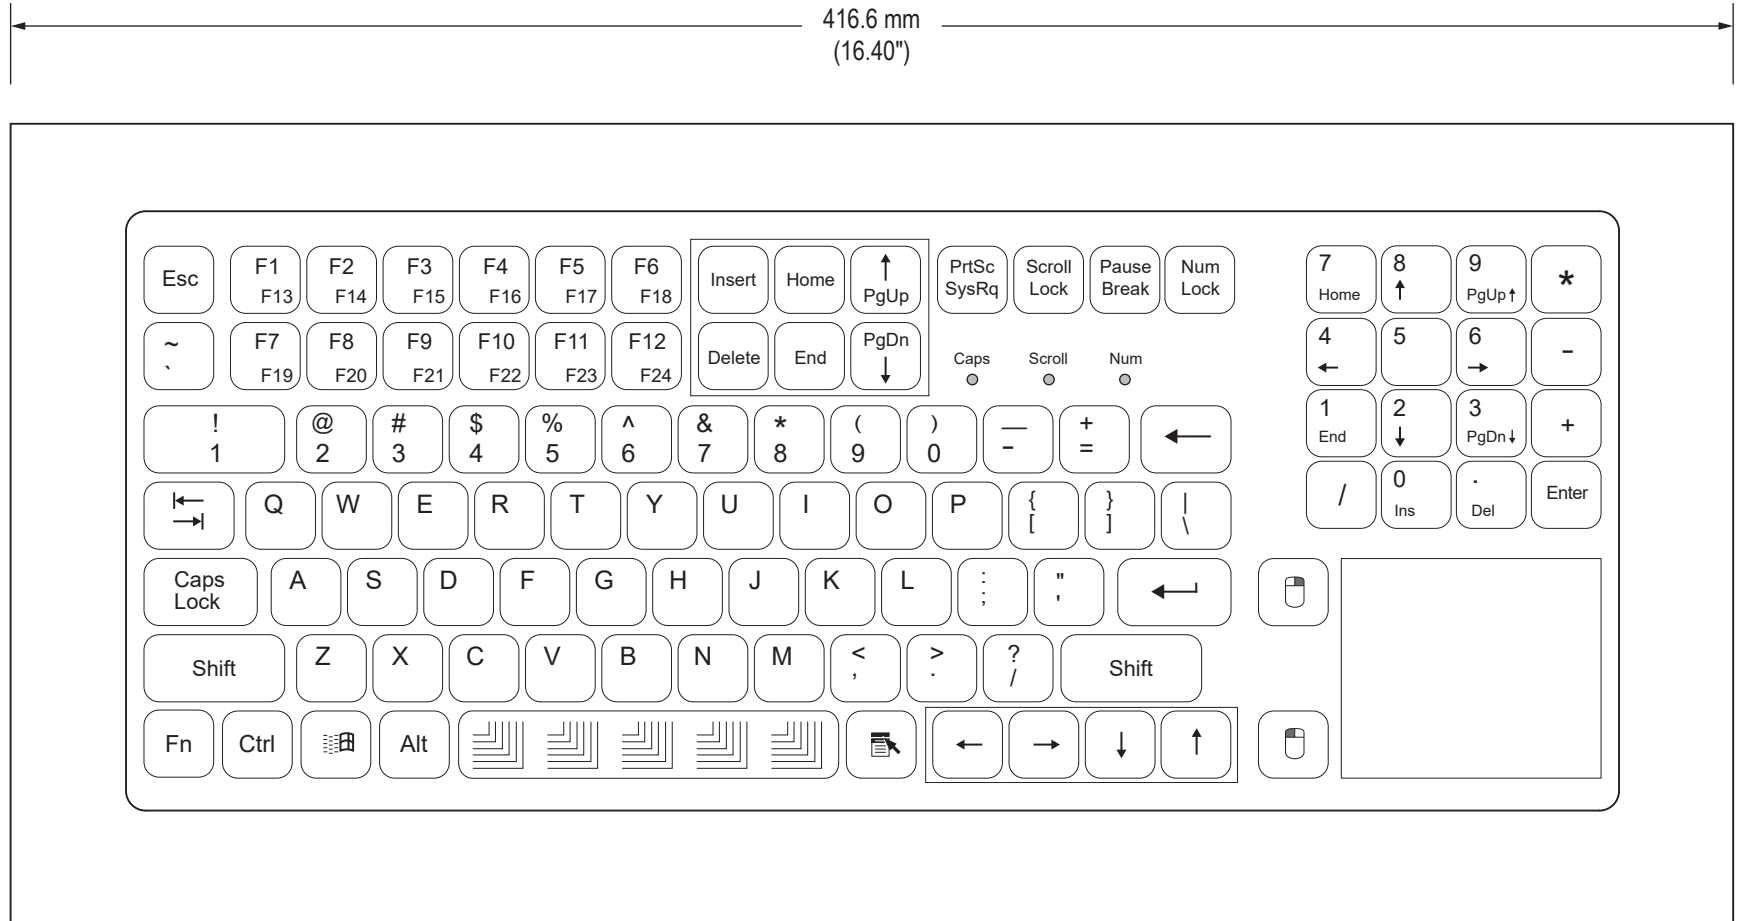

Wall Mount Cutout Pattern

Side View

Front View

Detailed Top View Showing Keys (KB-R2-W35 series)

Detailed Top View Showing Keys (KB-M2-W35 series)

Detailed Top View Showing Keys (KB-R3-W35 series)