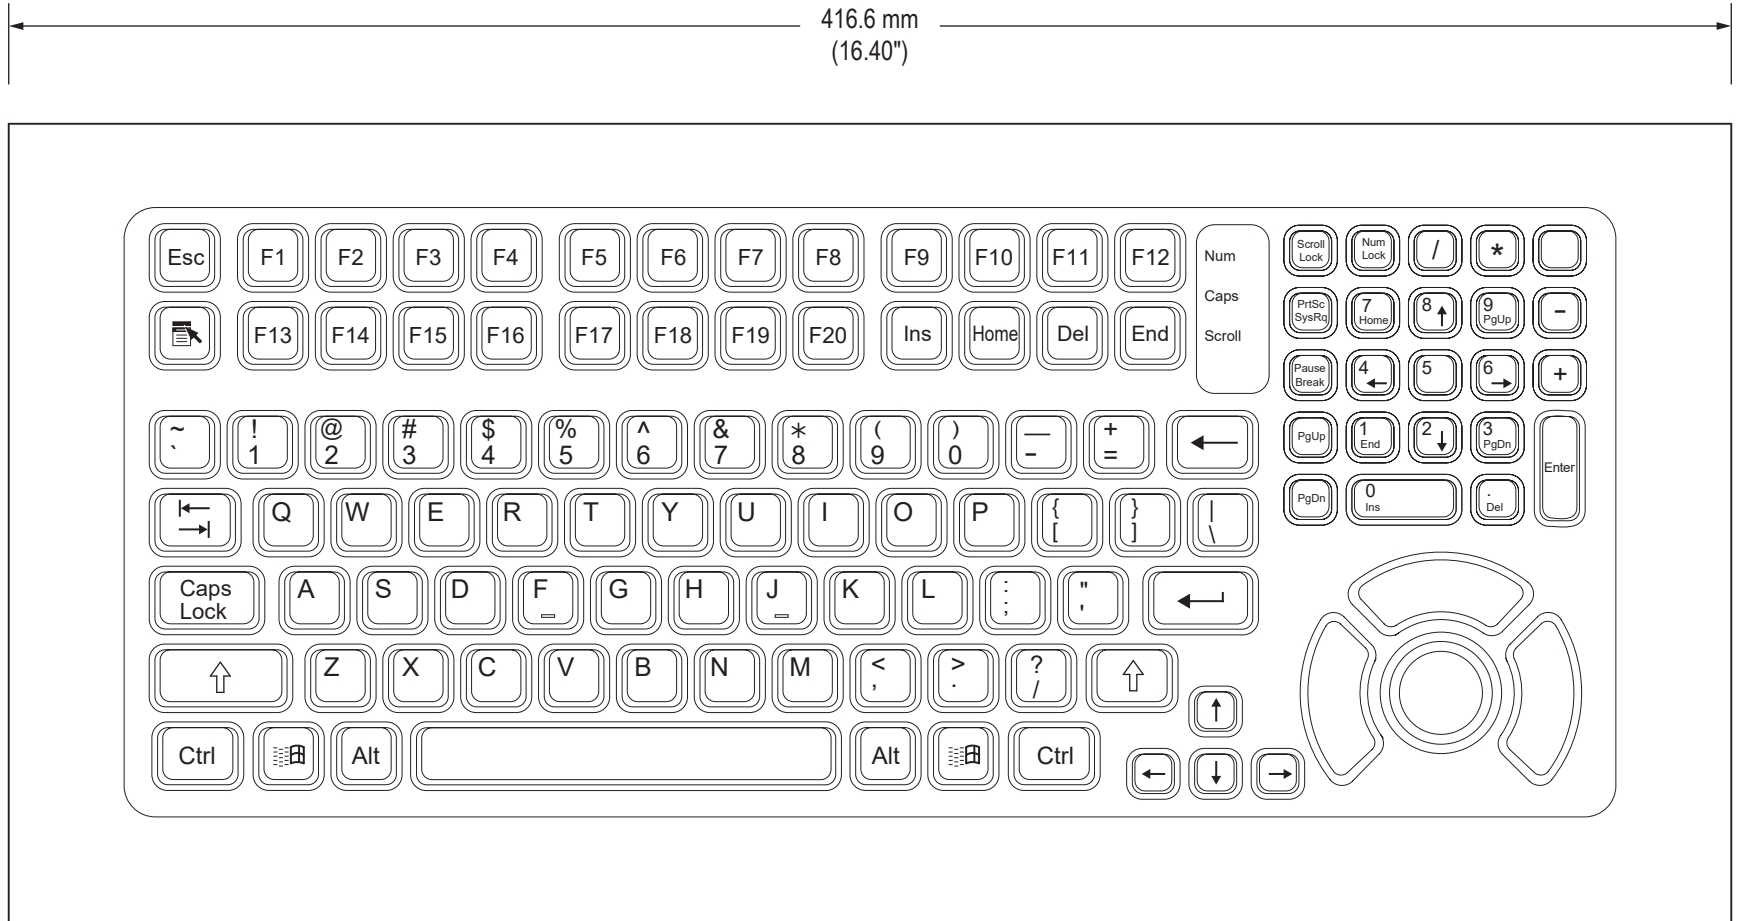

Wall Mount Cutout Pattern

Side View

Front View

Detailed Top View Showing Keys (KB-R2-W35 series)

Detailed Top View Showing Keys (KB-M2-W35 series)

Detailed Top View Showing Keys (KB-R3-W35 series)