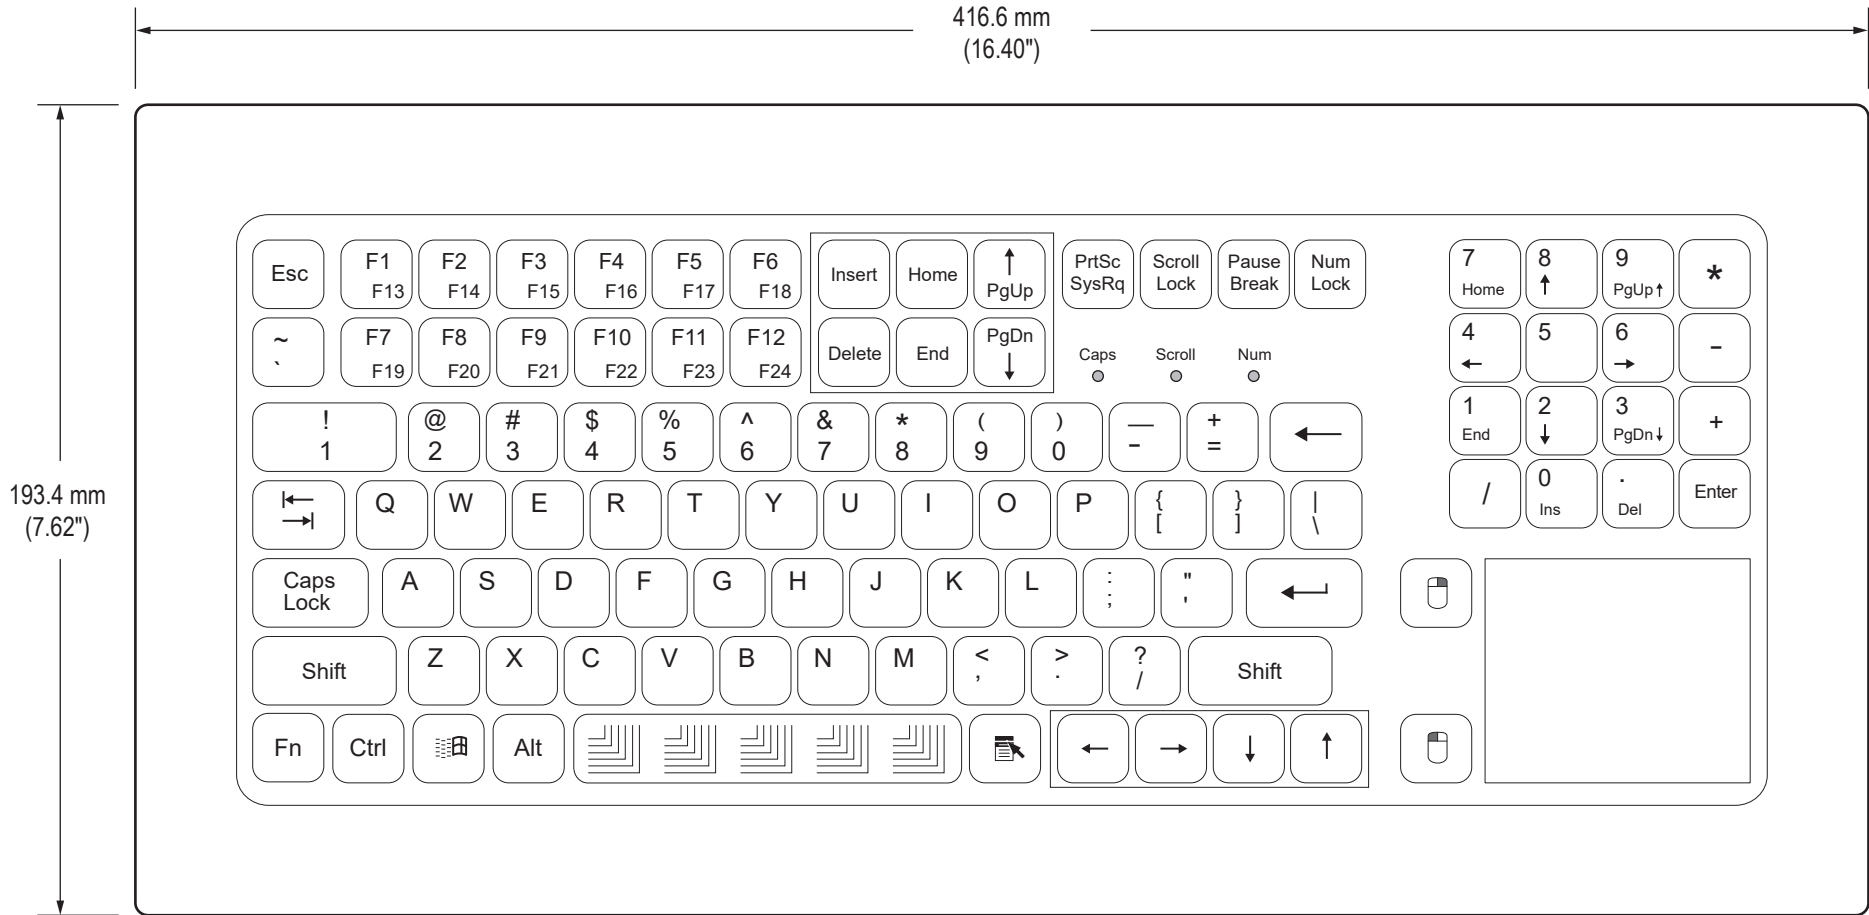

Top View

(Note: portion joined to monitor not shown)

Side View

Detailed Top View Showing Keys (KB-M2-EXT series)

(Note: portion joined to monitor not shown)

Mechanical Drawing – Monitor-Mounted Keyboard

Detailed Top View Showing Keys (KB-R2-EXT series)

(Note: portion joined to monitor not shown)

Mechanical Drawing – Monitor-Mounted Keyboard

Detailed Top View Showing Keys (KB-R3-EXT series)

(Note: portion joined to monitor not shown)

Mechanical Drawing – Monitor-Mounted Keyboard