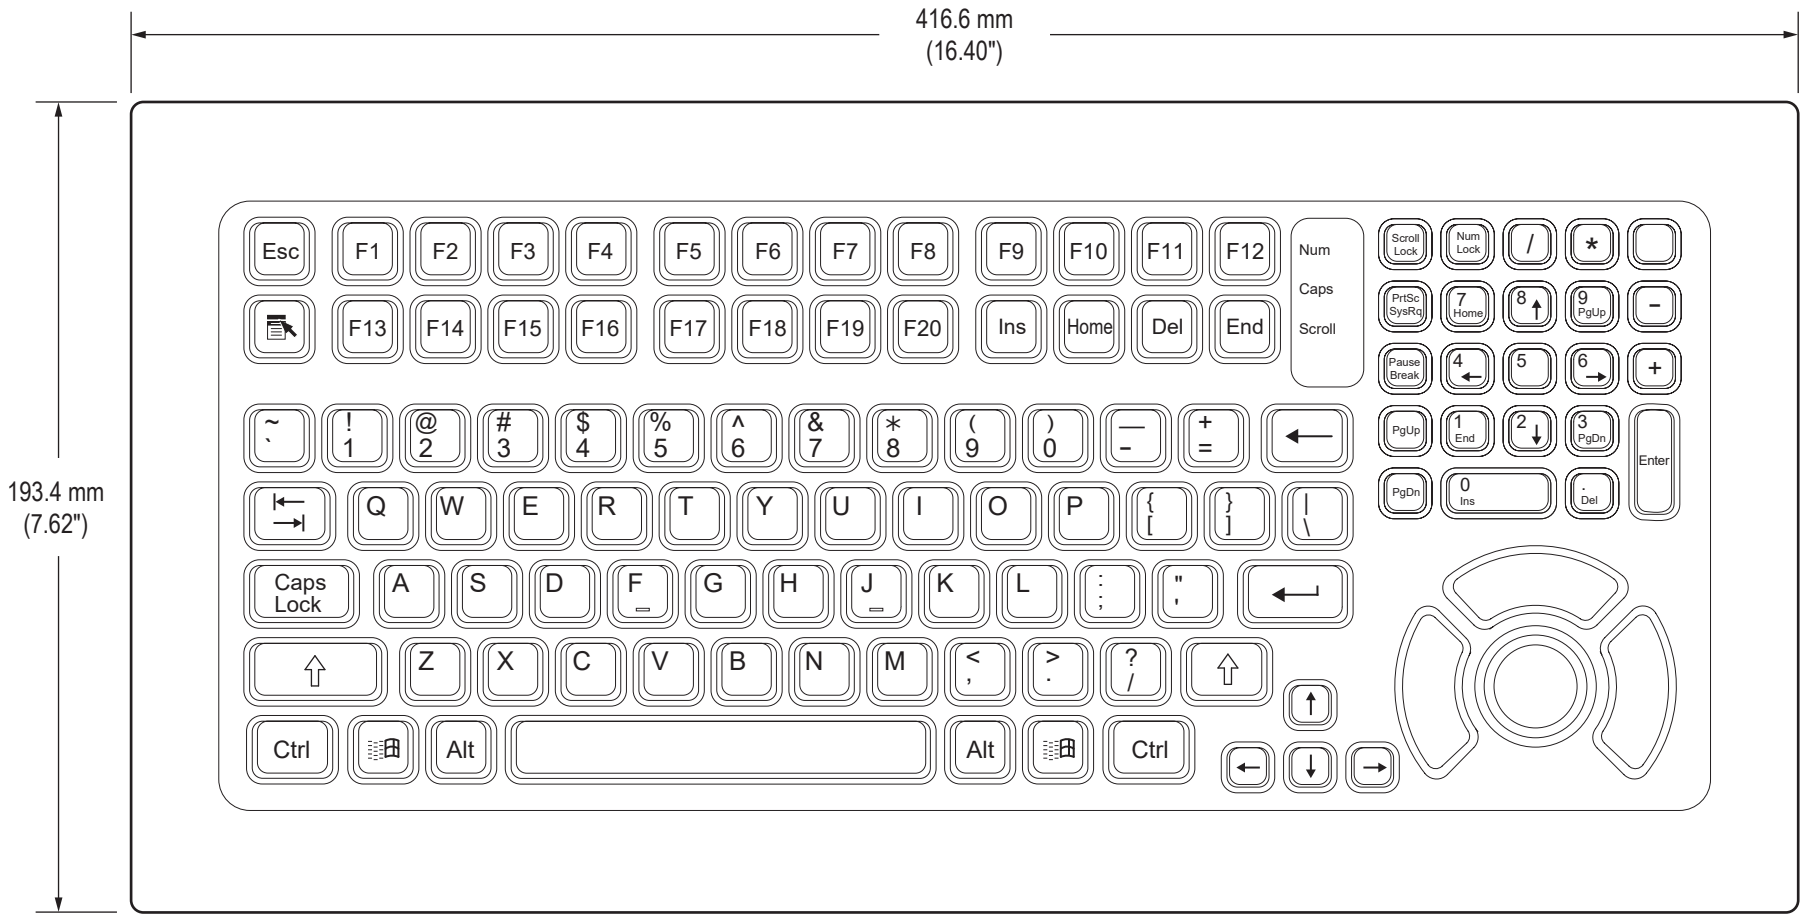

Top View

(Note: portion joined to monitor not shown)

Side View

Detailed Top View Showing Keys (KB-M2-EXT series)

(Note: portion joined to monitor not shown)

Mechanical Drawing – Monitor-Mounted Keyboard

Detailed Top View Showing Keys (KB-R2-EXT series)

(Note: portion joined to monitor not shown)

Mechanical Drawing – Monitor-Mounted Keyboard

Detailed Top View Showing Keys (KB-R3-EXT series)

(Note: portion joined to monitor not shown)

Mechanical Drawing – Monitor-Mounted Keyboard