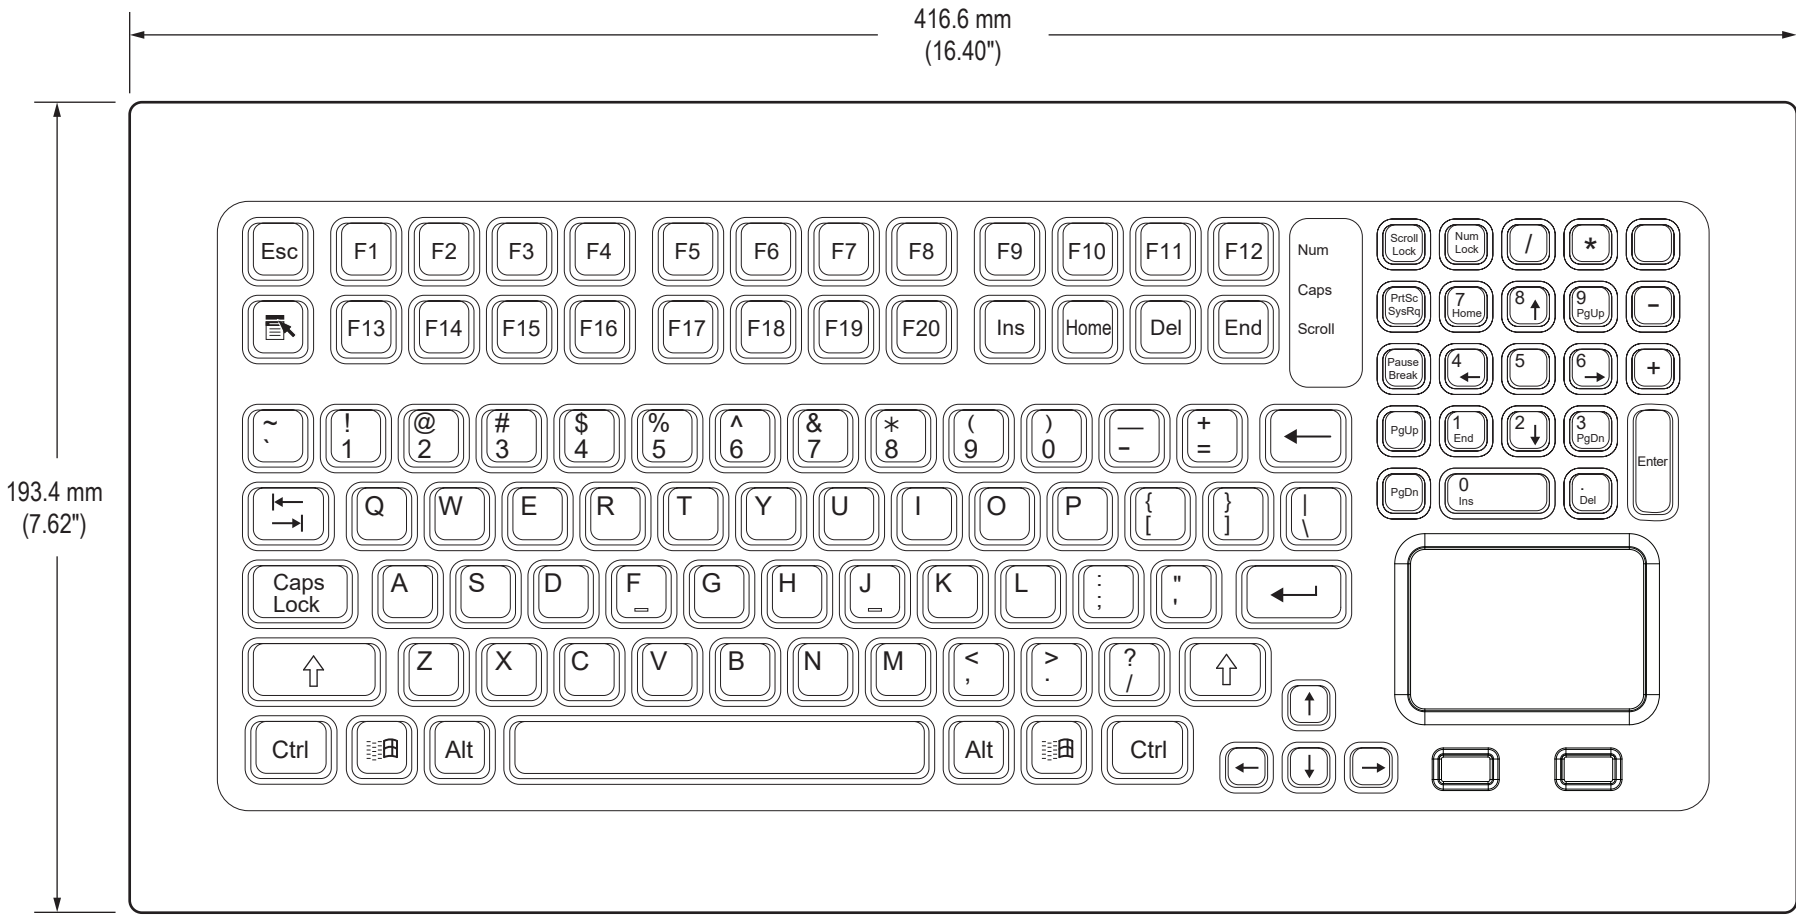

Top View

(Note: portion joined to monitor not shown)

Side View

Detailed Top View Showing Keys (KB-M2-EXT series)

(Note: portion joined to monitor not shown)

Mechanical Drawing – Monitor-Mounted Keyboard

Detailed Top View Showing Keys (KB-R2-EXT series)

(Note: portion joined to monitor not shown)

Mechanical Drawing – Monitor-Mounted Keyboard

Detailed Top View Showing Keys (KB-R3-EXT series)

(Note: portion joined to monitor not shown)

Mechanical Drawing – Monitor-Mounted Keyboard