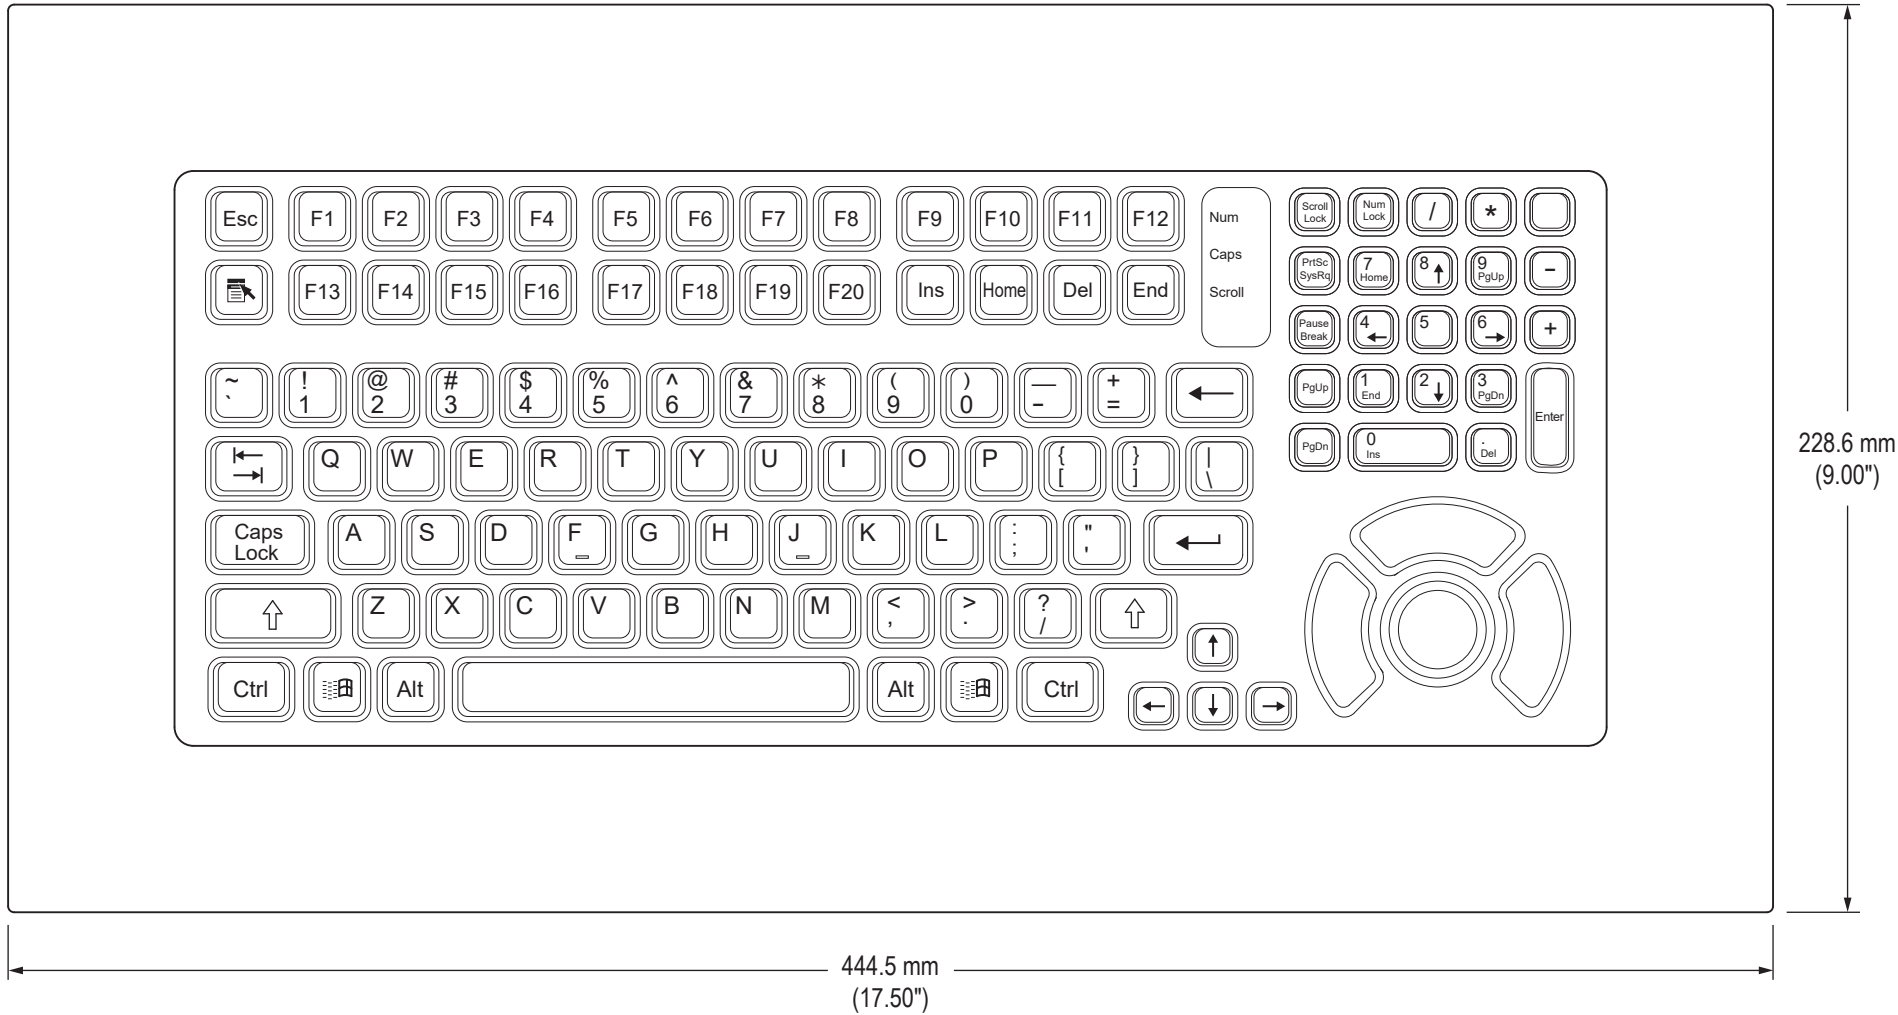

Rear View (showing Cutout Dimensions)

Side View

Detailed Top View Showing Keys (KB-M2-P90 series)

Detailed Top View Showing Keys (KB-R2-P90 series)

Detailed Top View Showing Keys (KB-R3-P90 series)