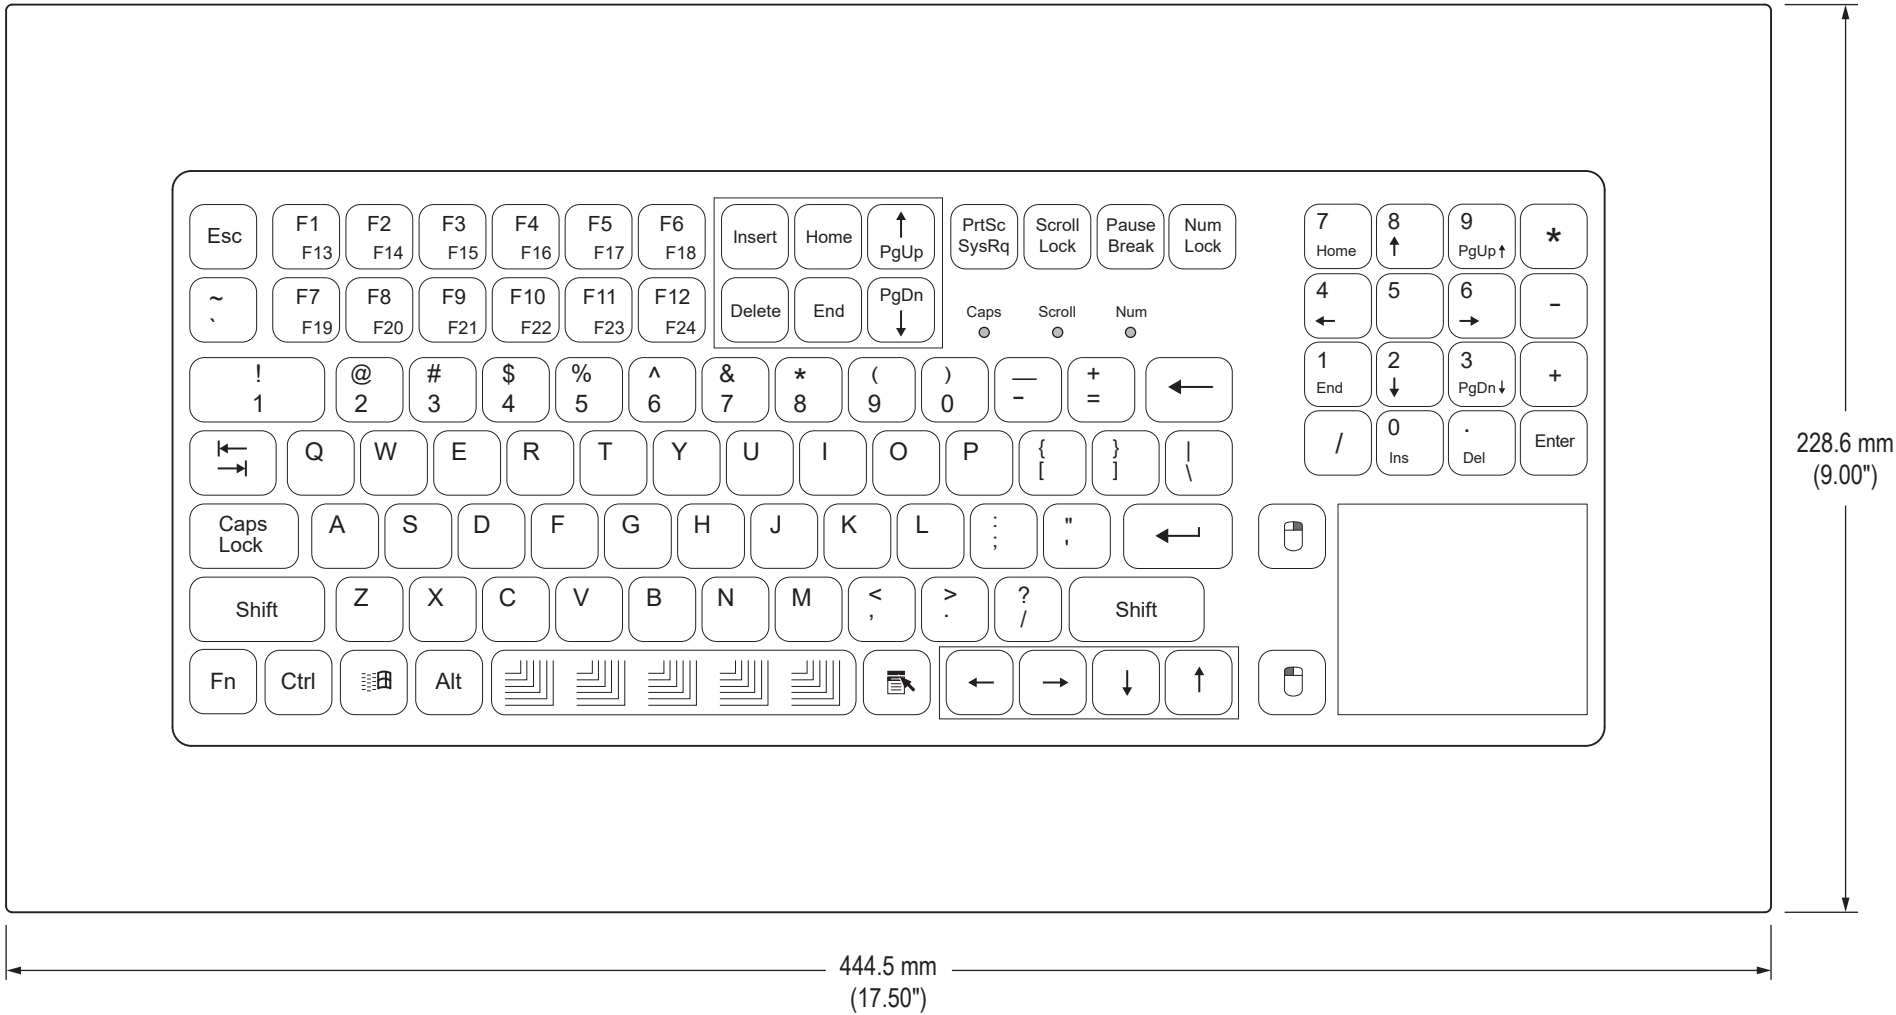

Rear View (showing Cutout Dimensions)

Side View

Detailed Top View Showing Keys (KB-M2-P90 series)

Detailed Top View Showing Keys (KB-R2-P90 series)

Detailed Top View Showing Keys (KB-R3-P90 series)