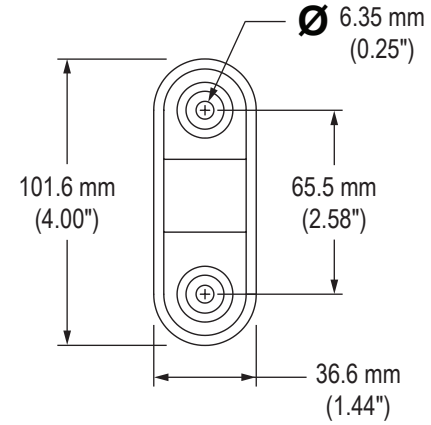

Side View

Rear View of Mounting Bracket

Side View with 3.5" Extension Arm